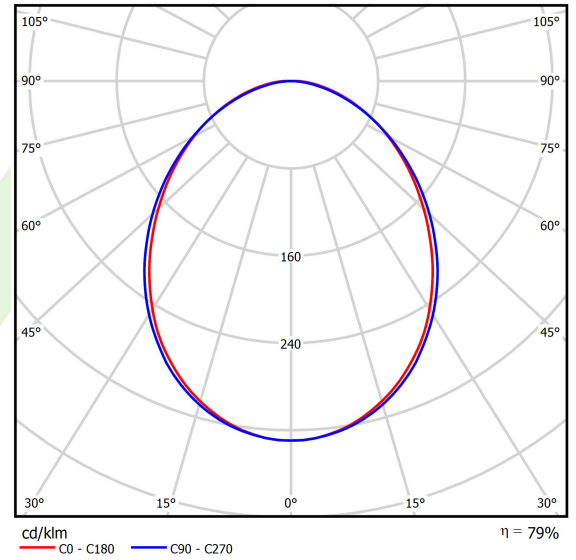

Mechanical data

Assembly	directly mounted to ceiling construction or surface mounted on slings
Material	aluminum
Color	anodised aluminum
Diffuser	PLX (PMMA opal)
Impact resistant	IK04
Weight [kg]	3,1
Dimensions [mm]	1122 x 92 x 86

A graph of light