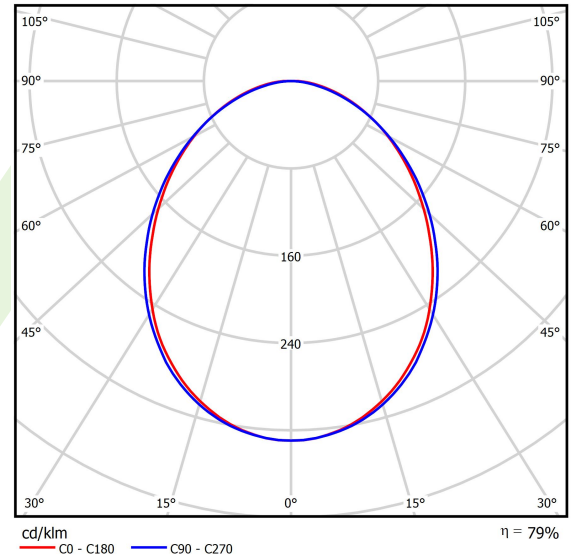

## Light and electrical data

Light source	LED
Luminous flux LED [lm]	5051
LED power [W]	26,6
Luminaire luminous flux [lm]	3985
Power of luminaire [W]	28,2
Luminaire's light efficiency [lm/W]	141,3
Color of the light [K]	3000
CRI	>80
SDCM (LED sources)	3
Beam angle [°]	(C0-C180) / (C90-C270) - 93,8° / 96,6°
Protection against electric shock	I
Protection degree	IP20
Voltage	220..240 V, 50..60 Hz
Lifetime of LED sources [h]	100000 (1) / 147000 (2)
Lx/By	L80/B10 (1) / L70/B50 (2)
Operating temperature range [°C]	5 ÷ 30
Driver	standard on/off (E)
Power factor cos φ	>0,95
Circuit load capacity	30 (B10), 48 (B16), 43 (C10), 70 (C16)

**A graph of light**