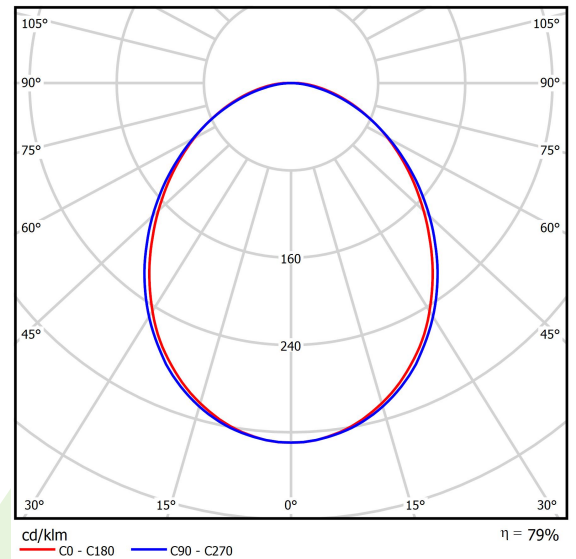

## Light and electrical data

Light source	LED
Luminous flux LED [lm]	5051
LED power [W]	26,6
Luminaire luminous flux [lm]	3985
Power of luminaire [W]	28,2
Luminaire's light efficiency [lm/W]	141,3
Color of the light [K]	3000
CRI	>80
SDCM (LED sources)	3
Beam angle [°]	(C0-C180) / (C90-C270) - 93,8° / 96,6°
Protection against electric shock	I
Protection degree	IP20
Voltage	220..240 V, 50..60 Hz
Lifetime of LED sources [h]	100000 (1) / 147000 (2)
Lx/By	L80/B10 (1) / L70/B50 (2)
Operating temperature range [°C]	5 ÷ 30
Driver	standard on/off (E)
Power factor cos φ	>0,95
Circuit load capacity	30 (B10), 48 (B16), 43 (C10), 70 (C16)

## A graph of light