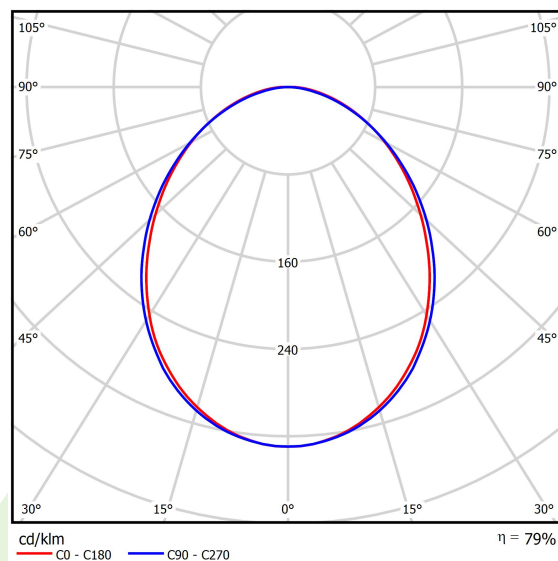

## Light and electrical data

Light source	LED
Luminous flux LED [lm]	5051
LED power [W]	26,6
Luminaire luminous flux [lm]	3985
Power of luminaire [W]	28,2
Luminaire's light efficiency [lm/W]	141,3
Color of the light [K]	3000
CRI	>80
SDCM (LED sources)	3
Beam angle [°]	(C0-C180) / (C90-C270) - 93,8° / 96,6°
Protection against electric shock	I
Protection degree	IP20
Voltage	220..240 V, 50..60 Hz
Lifetime of LED sources [h]	100000 (1) / 147000 (2)
Lx/By	L80/B10 (1) / L70/B50 (2)
Operating temperature range [°C]	5 ÷ 30
Driver	standard on/off (E)
Power factor cos φ	>0,95
Circuit load capacity	30 (B10), 48 (B16), 43 (C10), 70 (C16)

## A graph of light