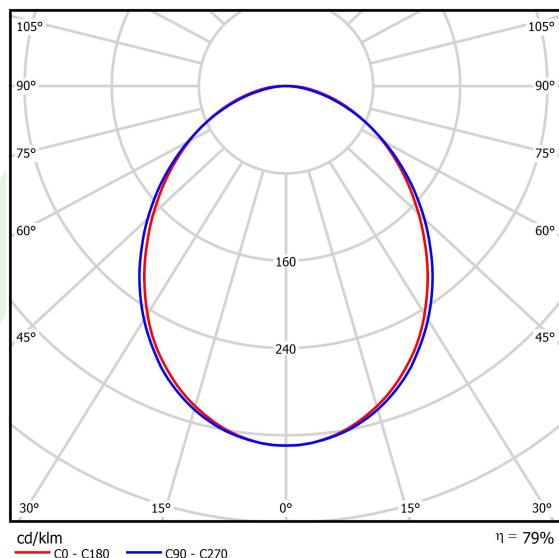

Mechanical data

Assembly	directly mounted to ceiling construction or surface mounted on slings
Material	aluminum
Color	RAL 9016 (white)
Diffuser	PLX (PMMA opal)
Impact resistant	IK04
Weight [kg]	3,54
Dimensions [mm]	1127 x 92 x 86

A graph of light