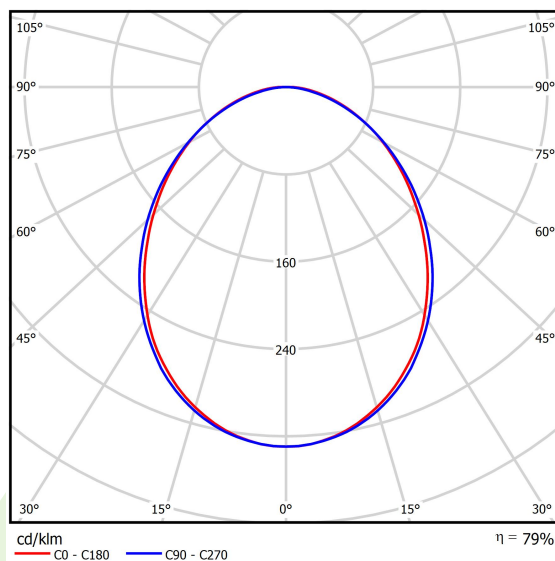

A graph of light