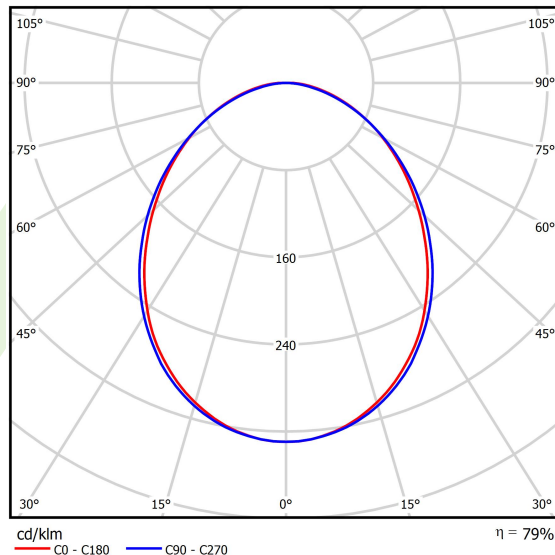

Mechanical data

Assembly	directly mounted to ceiling construction or surface mounted on slings
Material	aluminum
Color	anodised aluminum
Diffuser	PLX (PMMA opal)
Impact resistant	IK04
Dimensions [mm]	1129 x 92 x 86

A graph of light