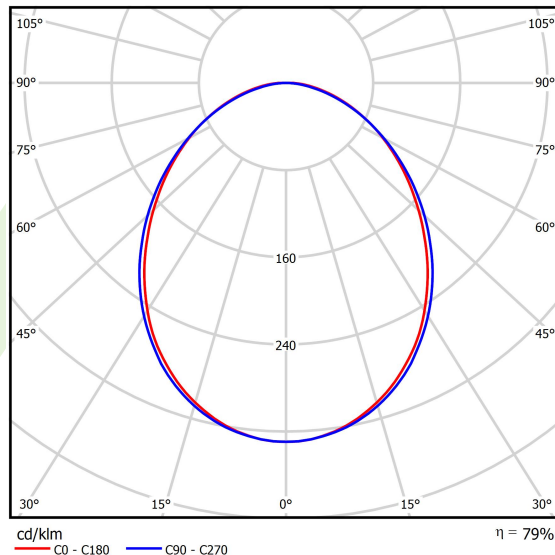

## Light and electrical data

Light source	LED
Luminous flux LED [lm]	5051
LED power [W]	26,6
Luminaire luminous flux [lm]	3985
Power of luminaire [W]	28,2
Luminaire's light efficiency [lm/W]	141,3
Color of the light [K]	3000
CRI	>80
SDCM (LED sources)	3
Beam angle [°]	(C0-C180) / (C90-C270) - 93,8° / 96,6°
Protection against electric shock	I
Protection degree	IP20
Voltage	220..240 V, 50..60 Hz
Lifetime of LED sources [h]	100000 (1) / 147000 (2)
Lx/By	L80/B10 (1) / L70/B50 (2)
Operating temperature range [°C]	5 ÷ 30
Driver	standard on/off (E)
Power factor cos φ	>0,95
Circuit load capacity	30 (B10), 48 (B16), 43 (C10), 70 (C16)

**A graph of light**