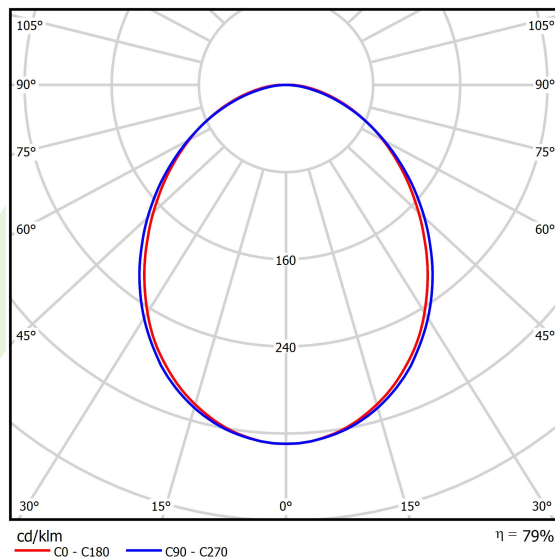

## Light and electrical data

Light source	LED
Luminous flux LED [lm]	2525
LED power [W]	13,3
Luminaire luminous flux [lm]	1992
Power of luminaire [W]	14,4
Luminaire's light efficiency [lm/W]	138,3
Color of the light [K]	3000
CRI	>80
SDCM (LED sources)	3
Beam angle [°]	(C0-C180) / (C90-C270) - 93,8° / 96,6°
Protection against electric shock	I
Protection degree	IP20
Voltage	220..240 V, 50..60 Hz
Lifetime of LED sources [h]	100000 (1) / 147000 (2)
Lx/By	L80/B10 (1) / L70/B50 (2)
Operating temperature range [°C]	5 ÷ 30
Driver	standard on/off (E)
Power factor cos φ	>0,95
Circuit load capacity	22 (B10), 34 (B16), 33 (C10), 54 (C16)

**A graph of light**