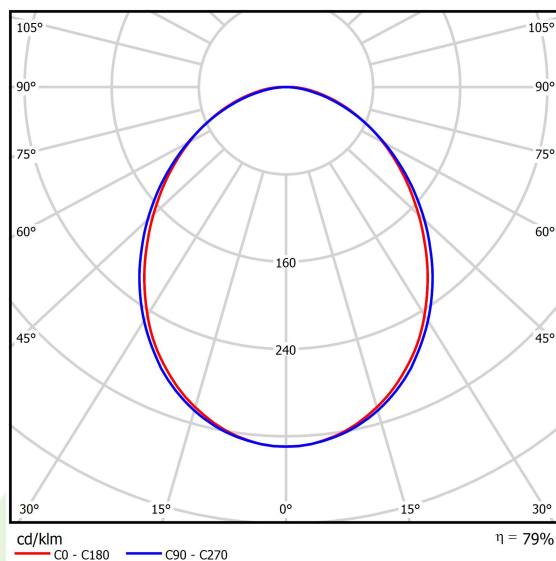

## Light and electrical data

Light source	LED
Luminous flux LED [lm]	2525
LED power [W]	13,3
Luminaire luminous flux [lm]	1992
Power of luminaire [W]	14,4
Luminaire's light efficiency [lm/W]	138,3
Color of the light [K]	3000
CRI	>80
SDCM (LED sources)	3
Beam angle [°]	(C0-C180) / (C90-C270) - 93,8° / 96,6°
Protection against electric shock	I
Protection degree	IP20
Voltage	220..240 V, 50..60 Hz
Lifetime of LED sources [h]	100000 (1) / 147000 (2)
Lx/By	L80/B10 (1) / L70/B50 (2)
Operating temperature range [°C]	5 ÷ 30
Driver	standard on/off (E)
Power factor cos φ	>0,95
Circuit load capacity	22 (B10), 34 (B16), 33 (C10), 54 (C16)

## A graph of light