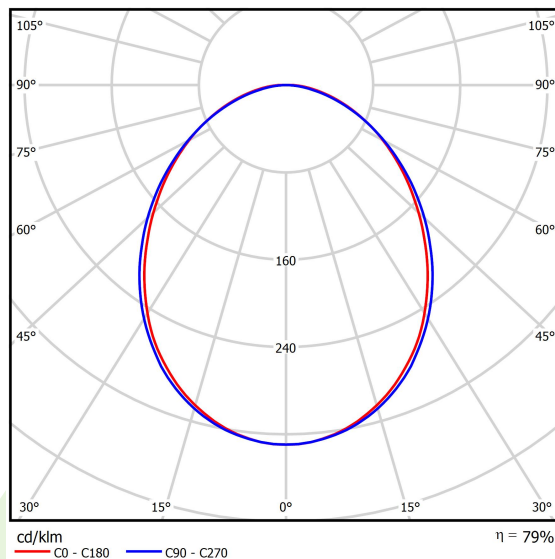

## Light and electrical data

Light source	LED
Luminous flux LED [lm]	2525
LED power [W]	13,3
Luminaire luminous flux [lm]	1992
Power of luminaire [W]	14,4
Luminaire's light efficiency [lm/W]	138,3
Color of the light [K]	3000
CRI	>80
SDCM (LED sources)	3
Beam angle [°]	(C0-C180) / (C90-C270) - 93,8° / 96,6°
Protection against electric shock	I
Protection degree	IP20
Voltage	220..240 V, 50..60 Hz
Lifetime of LED sources [h]	100000 (1) / 147000 (2)
Lx/By	L80/B10 (1) / L70/B50 (2)
Operating temperature range [°C]	5 ÷ 30
Driver	standard on/off (E)
Power factor cos φ	>0,95
Circuit load capacity	22 (B10), 34 (B16), 33 (C10), 54 (C16)

## A graph of light