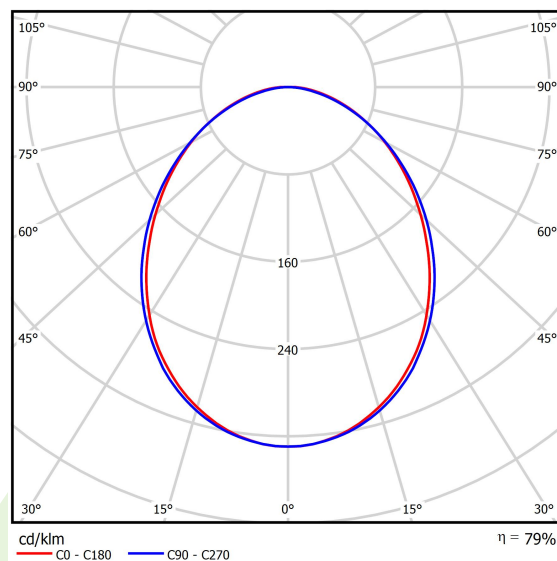

## Light and electrical data

Light source	LED
Luminous flux LED [lm]	2525
LED power [W]	13,3
Luminaire luminous flux [lm]	1992
Power of luminaire [W]	14,4
Luminaire's light efficiency [lm/W]	138,3
Color of the light [K]	3000
CRI	>80
SDCM (LED sources)	3
Beam angle [°]	(C0-C180) / (C90-C270) - 93,8° / 96,6°
Protection against electric shock	I
Protection degree	IP20
Voltage	220..240 V, 50..60 Hz
Lifetime of LED sources [h]	100000 (1) / 147000 (2)
Lx/By	L80/B10 (1) / L70/B50 (2)
Operating temperature range [°C]	5 ÷ 30
Driver	standard on/off (E)
Power factor cos φ	>0,95
Circuit load capacity	22 (B10), 34 (B16), 33 (C10), 54 (C16)

## A graph of light