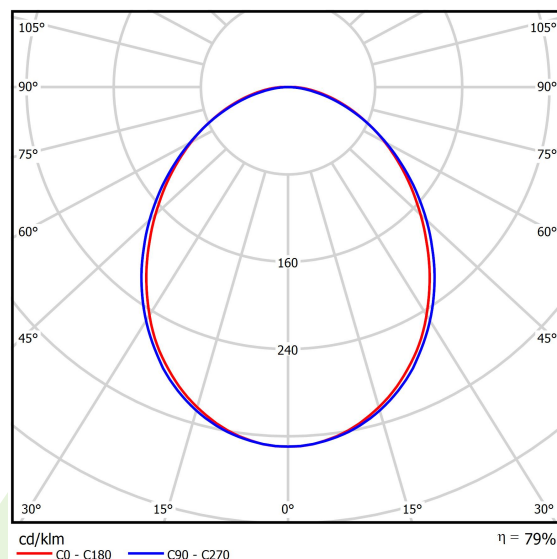

A graph of light