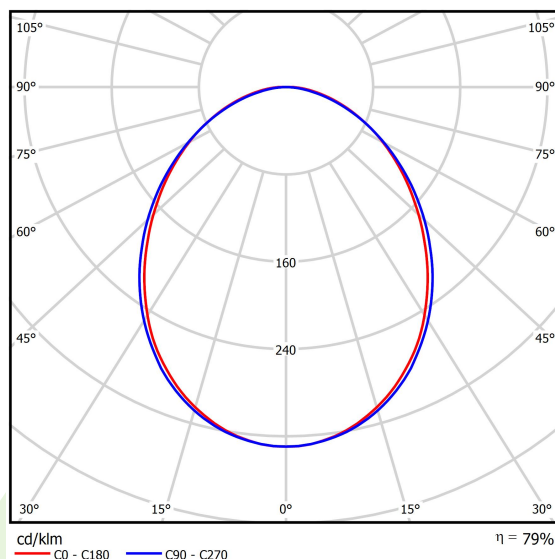

A graph of light