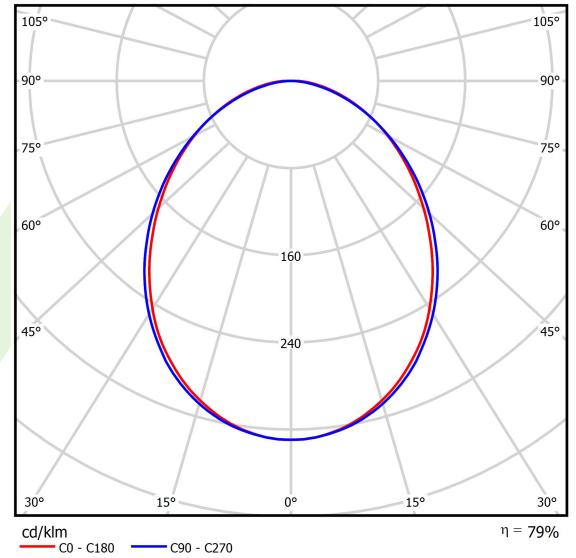

Mechanical data

Assembly	directly mounted to ceiling construction or surface mounted on slings
Material	aluminum
Color	anodised aluminum
Diffuser	PLX (PMMA opal)
Impact resistant	IK04
Dimensions [mm]	567 x 92 x 86

A graph of light