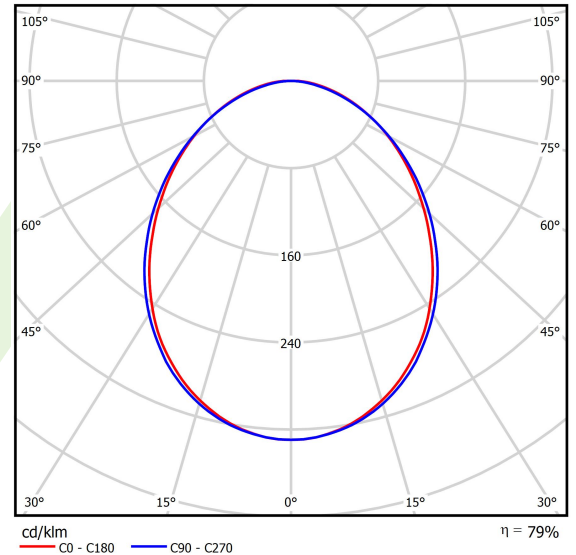

## Light and electrical data

Light source	LED
Luminous flux LED [lm]	13695
LED power [W]	70,2
Luminaire luminous flux [lm]	10805
Power of luminaire [W]	71,6
Luminaire's light efficiency [lm/W]	150,9
Color of the light [K]	4000
CRI	>80
SDCM (LED sources)	3
Beam angle [°]	(C0-C180) / (C90-C270) - 93,8° / 96,6°
Protection against electric shock	I
Protection degree	IP20
Voltage	220..240 V, 50..60 Hz
Lifetime of LED sources [h]	100000 (1) / 147000 (2)
Lx/By	L80/B10 (1) / L70/B50 (2)
Operating temperature range [°C]	5 ÷ 30
Driver	standard on/off (E)
Power factor cos φ	>0,95
Circuit load capacity	7 (B10), 12 (B16), 12 (C10), 19 (C16)

**A graph of light**