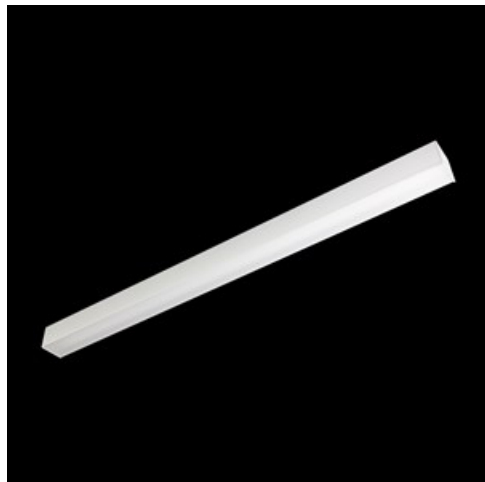

Product: ONLINE LED 17600 PLX E 24 840 / L-2252MM

Index: 19.3090.0016.24

Description

Luminary to be mounted on suspensions, or directly on solid ceiling construction. The suspended version is equipped with 1500 mm long suspension system that includes smooth regulation of the suspension length. Its body made from anodized aluminum profile. Luminaire is equipped with highly efficient LED sources. Its diffuser is made from white polymethyl methacrylate with a light transparency more than 70%. Optical system creates Lambert diffuse reflection. No frame diffuser is equipped with specially formed latches that match the aluminum profile. Luminaire is resistant to solids, dust, and humidity penetration – IP20.

Product information

Category	Surface mounted luminaires
Family	ONLINE LED
Name	ONLINE LED 17600 PLX E 24 840 / L-2252MM
Index	19.3090.0016.24

Light and electrical data

Light source	LED
Luminous flux LED [lm]	18261
LED power [W]	93,6
Luminaire luminous flux [lm]	14408
Power of luminaire [W]	100,5
Luminaire's light efficiency [lm/W]	143,4
Color of the light [K]	4000
CRI	>80
SDCM (LED sources)	3
Beam angle [°]	(C0-C180) / (C90-C270) - 93,8° / 96,6°
Protection against electric shock	I
Protection degree	IP20
Voltage	220..240 V, 50..60 Hz
Lifetime of LED sources [h]	100000 (1) / 147000 (2)
Lx/By	L80/B10 (1) / L70/B50 (2)
Operating temperature range [°C]	5 ÷ 30
Driver	standard on/off (E)
Power factor cos φ	>0,95
Circuit load capacity	7 (B10), 12 (B16), 12 (C10), 19 (C16)

Mechanical data

Assembly	directly mounted to ceiling construction or surface mounted on slings using accessories
Material	aluminum
Color	anodised aluminum
Diffuser	PLX (PMMA opal)
Impact resistant	IK04
Dimensions [mm]	2254 x 92 x 86