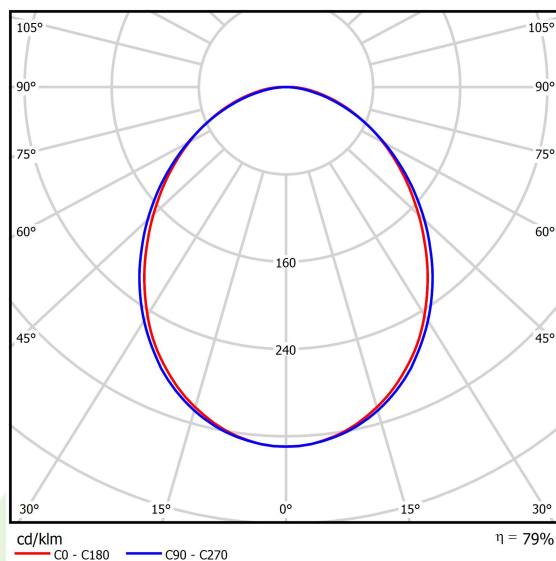

## Light and electrical data

Light source	LED
Luminous flux LED [lm]	17622
LED power [W]	93,6
Luminaire luminous flux [lm]	13904
Power of luminaire [W]	100,5
Luminaire's light efficiency [lm/W]	138,3
Color of the light [K]	3000
CRI	>80
SDCM (LED sources)	3
Beam angle [°]	(C0-C180) / (C90-C270) - 93,8° / 96,6°
Protection against electric shock	I
Protection degree	IP20
Voltage	220..240 V, 50..60 Hz
Lifetime of LED sources [h]	100000 (1) / 147000 (2)
Lx/By	L80/B10 (1) / L70/B50 (2)
Operating temperature range [°C]	5 ÷ 30
Driver	standard on/off (E)
Power factor cos φ	>0,95
Circuit load capacity	7 (B10), 12 (B16), 12 (C10), 19 (C16)

## A graph of light