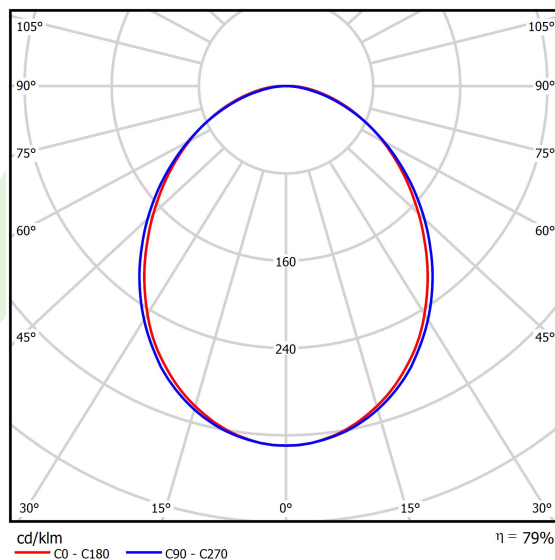

## Light and electrical data

Light source	LED
Luminous flux LED [lm]	17622
LED power [W]	93,6
Luminaire luminous flux [lm]	13904
Power of luminaire [W]	100,5
Luminaire's light efficiency [lm/W]	138,3
Color of the light [K]	3000
CRI	>80
SDCM (LED sources)	3
Beam angle [°]	(C0-C180) / (C90-C270) - 93,8° / 96,6°
Protection against electric shock	I
Protection degree	IP20
Voltage	220..240 V, 50..60 Hz
Lifetime of LED sources [h]	100000 (1) / 147000 (2)
Lx/By	L80/B10 (1) / L70/B50 (2)
Operating temperature range [°C]	5 ÷ 30
Driver	standard on/off (E)
Power factor cos φ	>0,95
Circuit load capacity	7 (B10), 12 (B16), 12 (C10), 19 (C16)

**A graph of light**