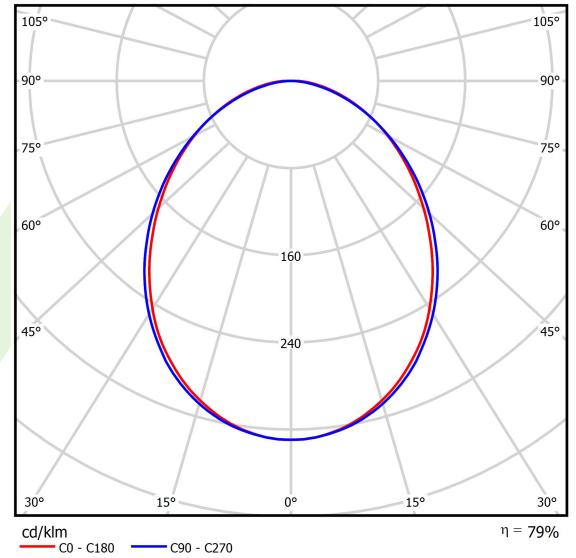

Mechanical data

Assembly	directly mounted to ceiling construction or surface mounted on slings using accessories
Material	aluminum
Color	RAL 9016 (white)
Diffuser	PLX (PMMA opal)
Impact resistant	IK04
Dimensions [mm]	1694 x 92 x 86

A graph of light