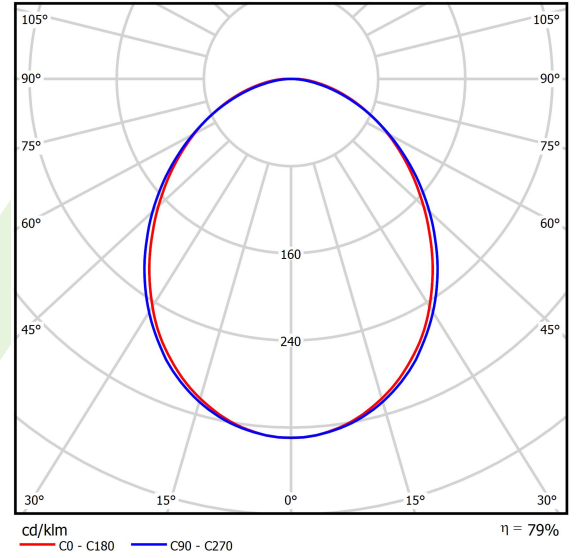

## Light and electrical data

Light source	LED
Luminous flux LED [lm]	13217
LED power [W]	70,2
Luminaire luminous flux [lm]	10428
Power of luminaire [W]	71,6
Luminaire's light efficiency [lm/W]	145,6
Color of the light [K]	3000
CRI	>80
SDCM (LED sources)	3
Beam angle [°]	(C0-C180) / (C90-C270) - 93,8° / 96,6°
Protection against electric shock	I
Protection degree	IP20
Voltage	220..240 V, 50..60 Hz
Lifetime of LED sources [h]	100000 (1) / 147000 (2)
Lx/By	L80/B10 (1) / L70/B50 (2)
Operating temperature range [°C]	5 ÷ 30
Driver	standard on/off (E)
Power factor cos φ	>0,95
Circuit load capacity	7 (B10), 12 (B16), 12 (C10), 19 (C16)

**A graph of light**