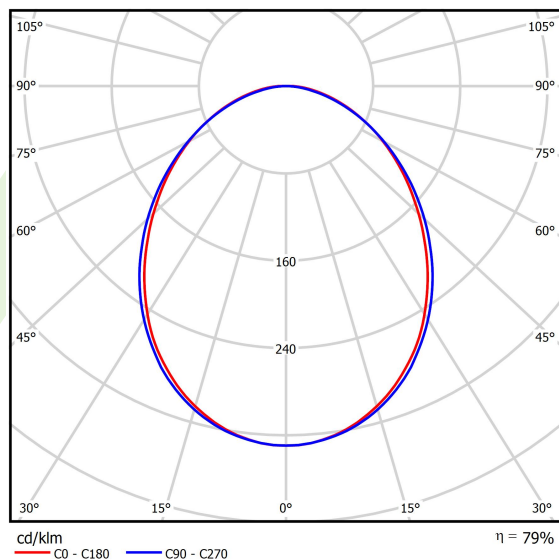

## Light and electrical data

Light source	LED
Luminous flux LED [lm]	2617
LED power [W]	13,3
Luminaire luminous flux [lm]	2065
Power of luminaire [W]	14,4
Luminaire's light efficiency [lm/W]	143,4
Color of the light [K]	4000
CRI	>80
SDCM (LED sources)	3
Beam angle [°]	(C0-C180) / (C90-C270) - 93,8° / 96,6°
Protection against electric shock	I
Protection degree	IP20
Voltage	220..240 V, 50..60 Hz
Lifetime of LED sources [h]	100000 (1) / 147000 (2)
Lx/By	L80/B10 (1) / L70/B50 (2)
Operating temperature range [°C]	5 ÷ 30
Driver	standard on/off (E)
Power factor cos φ	>0,95
Circuit load capacity	46 (B10), 74 (B16), 72 (C10), 115 (C16)

**A graph of light**