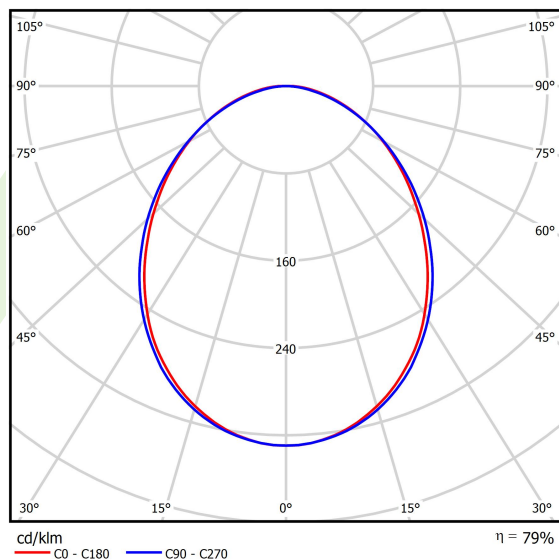

Mechanical data

Assembly	directly mounted to ceiling construction or surface mounted on slings using accessories
Material	aluminum
Color	RAL 9016 (white)
Diffuser	PLX (PMMA opal)
Impact resistant	IK04
Weight [kg]	1,95
Dimensions [mm]	572 x 92 x 86

A graph of light