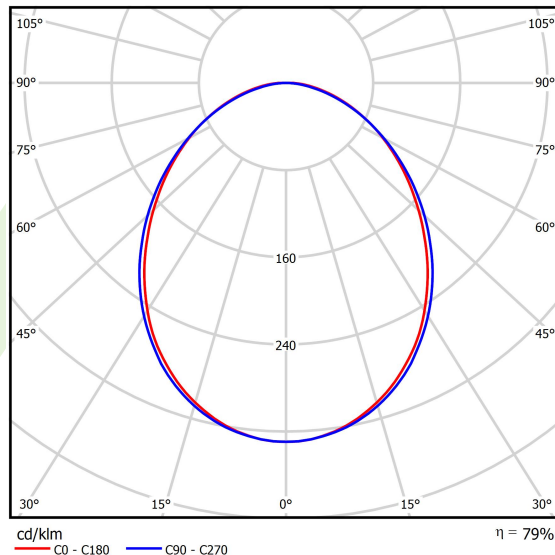

Mechanical data

Assembly	directly mounted to ceiling construction or surface mounted on slings using accessories
Material	aluminum
Color	RAL 9016 (white)
Diffuser	PLX (PMMA opal)
Impact resistant	IK04
Dimensions [mm]	572 x 92 x 86

A graph of light