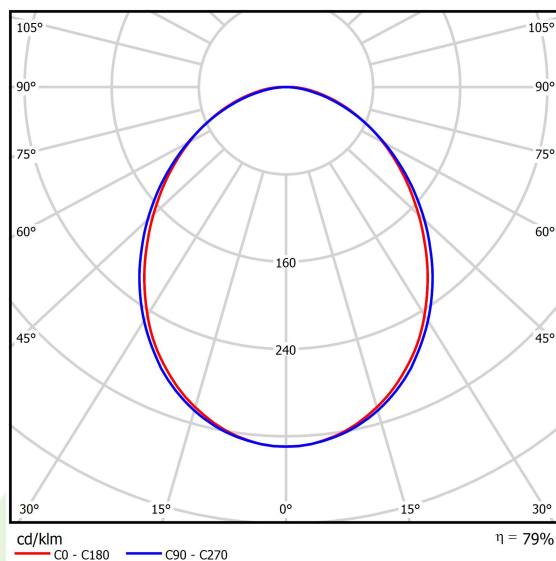

## Light and electrical data

Light source	LED
Luminous flux LED [lm]	8811
LED power [W]	46,8
Luminaire luminous flux [lm]	6952
Power of luminaire [W]	49,1
Luminaire's light efficiency [lm/W]	141,6
Color of the light [K]	3000
CRI	>80
SDCM (LED sources)	3
Beam angle [°]	(C0-C180) / (C90-C270) - 93,8° / 96,6°
Protection against electric shock	I
Protection degree	IP20
Voltage	220..240 V, 50..60 Hz
Lifetime of LED sources [h]	100000 (1) / 147000 (2)
Lx/By	L80/B10 (1) / L70/B50 (2)
Operating temperature range [°C]	5 ÷ 30
Driver	standard on/off (E)
Power factor cos φ	>0,95
Circuit load capacity	15 (B10), 25 (B16), 24 (C10), 38 (C16)

## A graph of light