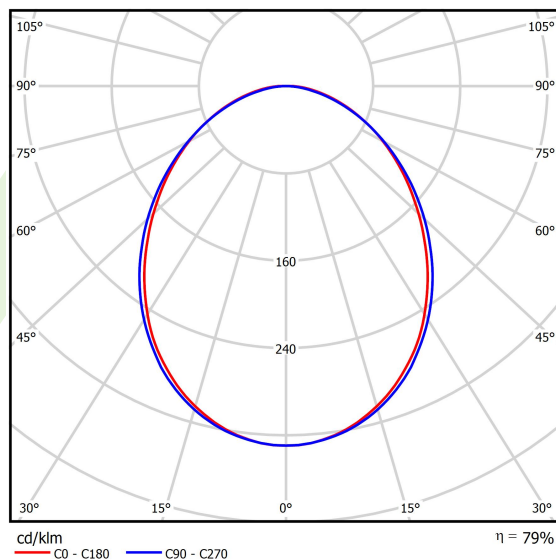

## Light and electrical data

Light source	LED
Luminous flux LED [lm]	7851
LED power [W]	39,9
Luminaire luminous flux [lm]	6194
Power of luminaire [W]	43,1
Luminaire's light efficiency [lm/W]	143,7
Color of the light [K]	4000
CRI	>80
SDCM (LED sources)	3
Beam angle [°]	(C0-C180) / (C90-C270) - 93,8° / 96,6°
Protection against electric shock	I
Protection degree	IP20
Voltage	220..240 V, 50..60 Hz
Lifetime of LED sources [h]	100000 (1) / 147000 (2)
Lx/By	L80/B10 (1) / L70/B50 (2)
Operating temperature range [°C]	5 ÷ 30
Driver	standard on/off (E)
Power factor cos φ	>0,95
Circuit load capacity	9 (B10), 15 (B16), 15 (C10), 24 (C16)

**A graph of light**