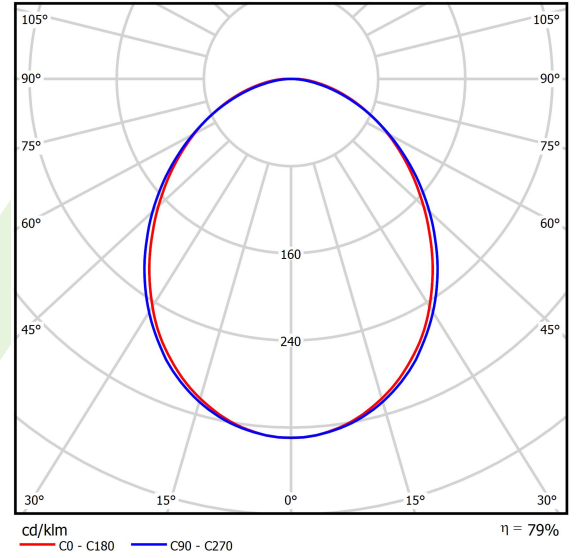

## Light and electrical data

Light source	LED
Luminous flux LED [lm]	7851
LED power [W]	39,9
Luminaire luminous flux [lm]	6194
Power of luminaire [W]	43,1
Luminaire's light efficiency [lm/W]	143,7
Color of the light [K]	4000
CRI	>80
SDCM (LED sources)	3
Beam angle [°]	(C0-C180) / (C90-C270) - 93,8° / 96,6°
Protection against electric shock	I
Protection degree	IP20
Voltage	220..240 V, 50..60 Hz
Lifetime of LED sources [h]	100000 (1) / 147000 (2)
Lx/By	L80/B10 (1) / L70/B50 (2)
Operating temperature range [°C]	5 ÷ 30
Driver	standard on/off (E)
Power factor cos φ	>0,95
Circuit load capacity	15 (B10), 25 (B16), 24 (C10), 38 (C16)

**A graph of light**