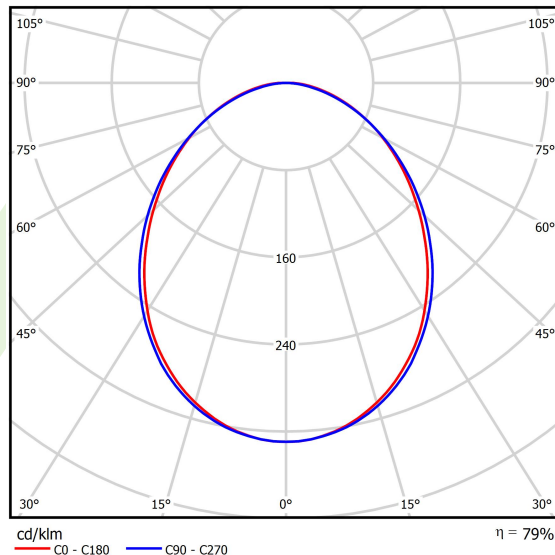

## Light and electrical data

Light source	LED
Luminous flux LED [lm]	7576
LED power [W]	39,9
Luminaire luminous flux [lm]	5977
Power of luminaire [W]	43,1
Luminaire's light efficiency [lm/W]	138,7
Color of the light [K]	3000
CRI	>80
SDCM (LED sources)	3
Beam angle [°]	(C0-C180) / (C90-C270) - 93,8° / 96,6°
Protection against electric shock	I
Protection degree	IP20
Voltage	220..240 V, 50..60 Hz
Lifetime of LED sources [h]	100000 (1) / 147000 (2)
Lx/By	L80/B10 (1) / L70/B50 (2)
Operating temperature range [°C]	5 ÷ 30
Driver	standard on/off (E)
Power factor cos φ	>0,95
Circuit load capacity	15 (B10), 25 (B16), 24 (C10), 38 (C16)

### A graph of light