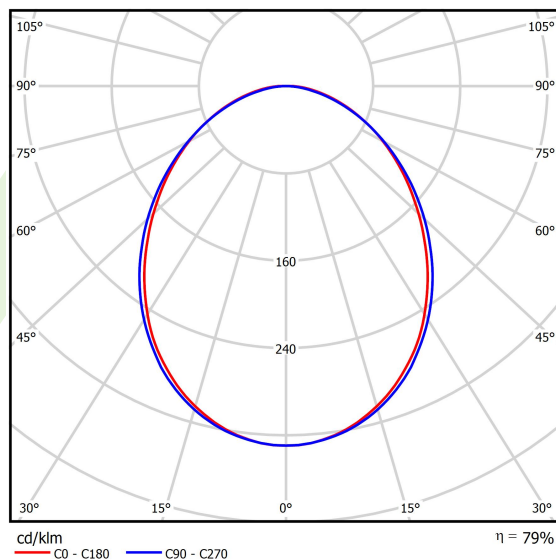

Mechanical data

Assembly	directly mounted to ceiling construction or surface mounted on slings using accessories
Material	aluminum
Color	anodised aluminum
Diffuser	PLX (PMMA opal)
Impact resistant	IK04
Weight [kg]	2,62
Dimensions [mm]	1132 x 92 x 86

A graph of light