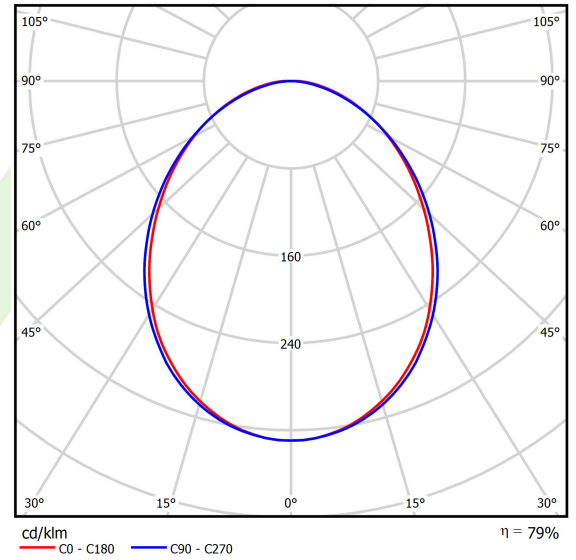

Mechanical data

Assembly	directly mounted to ceiling construction or surface mounted on slings using accessories
Material	aluminum
Color	RAL 9016 (white)
Diffuser	PLX (PMMA opal)
Impact resistant	IK04
Weight [kg]	2,62
Dimensions [mm]	1132 x 92 x 86

A graph of light