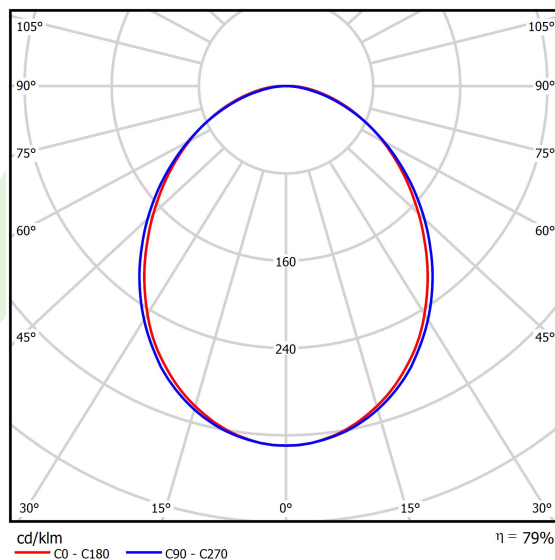

## Light and electrical data

Light source	LED
Luminous flux LED [lm]	5051
LED power [W]	26,6
Luminaire luminous flux [lm]	3985
Power of luminaire [W]	28,2
Luminaire's light efficiency [lm/W]	141,3
Color of the light [K]	3000
CRI	>80
SDCM (LED sources)	3
Beam angle [°]	(C0-C180) / (C90-C270) - 93,8° / 96,6°
Protection against electric shock	I
Protection degree	IP20
Voltage	220..240 V, 50..60 Hz
Lifetime of LED sources [h]	100000 (1) / 147000 (2)
Lx/By	L80/B10 (1) / L70/B50 (2)
Operating temperature range [°C]	5 ÷ 30
Driver	standard on/off (E)
Power factor cos φ	>0,95
Circuit load capacity	30 (B10), 48 (B16), 43 (C10), 70 (C16)

**A graph of light**