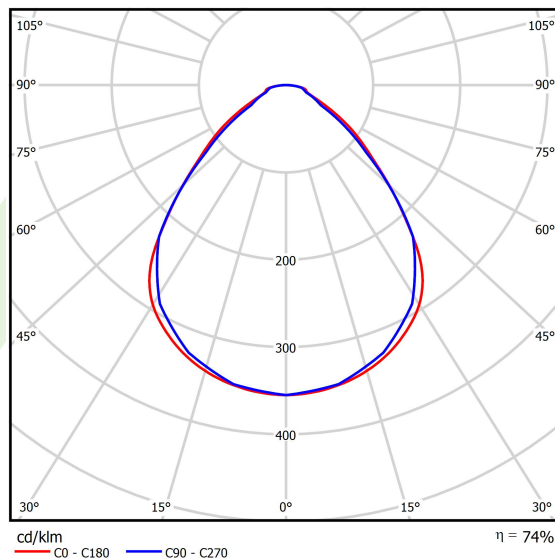

Mechanical data

Assembly	surface mounted on slings
Material	steel sheet
Color	RAL 9006 (grey, metallic, fine structure)
Diffuser	Micro-PRM (micro-prismatic diffuser PMMA)
Impact resistant	IK04
Dimensions [mm]	1245 x 160 x 62

A graph of light