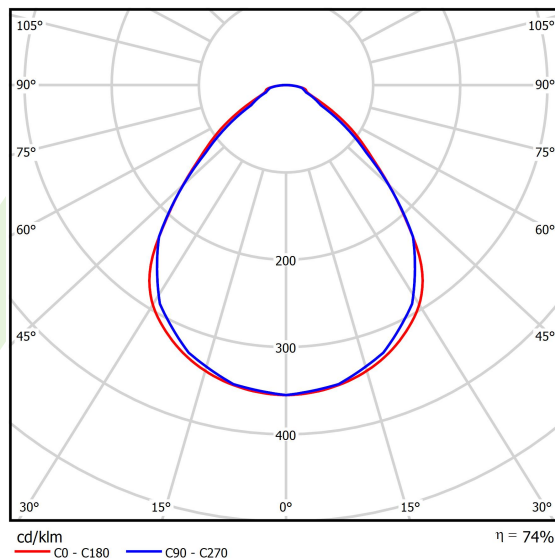

## Light and electrical data

Light source	LED
Luminous flux LED [lm]	2617
LED power [W]	13,3
Luminaire luminous flux [lm]	1943
Power of luminaire [W]	14,4
Luminaire's light efficiency [lm/W]	134,9
Color of the light [K]	4000
CRI	>80
SDCM (LED sources)	3
Beam angle [°]	(C0-C180) / (C90-C270) - 89° / 89°
Protection against electric shock	I
Protection degree	IP20
Voltage	220..240 V, 50..60 Hz
Lifetime of LED sources [h]	100000 (1) / 147000 (2)
Lx/By	L80/B10 (1) / L70/B50 (2)
Operating temperature range [°C]	5 ÷ 30
Driver	standard on/off (E)
Power factor cos φ	>0,95
Circuit load capacity	46 (B10), 74 (B16), 72 (C10), 115 (C16)

## A graph of light