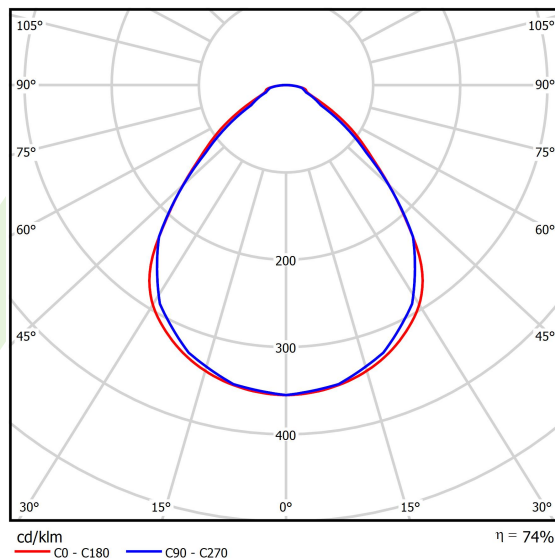

Mechanical data

Assembly	surface mounted on slings
Material	steel sheet
Color	RAL 9006 (grey, metallic, fine structure)
Diffuser	Micro-PRM (micro-prismatic diffuser PMMA)
Impact resistant	IK04
Dimensions [mm]	1245 x 160 x 62

A graph of light

Accessories

Index 6E1-500KW211P-3Y

Name SUSPENSION NEW TYPE-G 21
LENGHT 1,5M WIRE 3X 1-POINT
TYPE-Y

Index 19.3272.1402.21

Name SUSPENSION NEW TYPE-H 21
LENGHT 1,5M WITHOUT WIRE 1-
POINT TYPE-Y