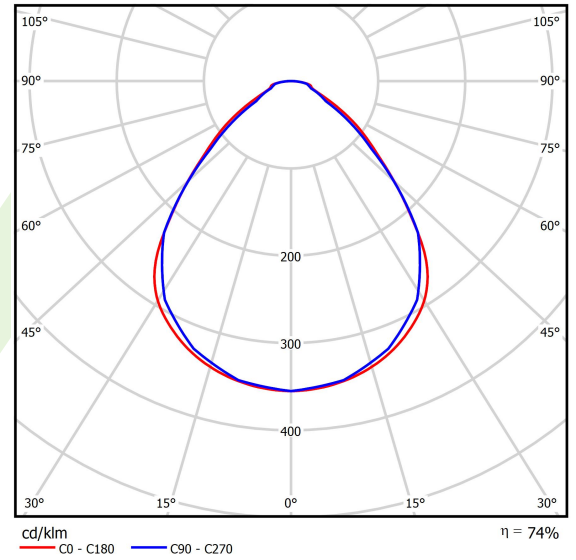

Mechanical data

Assembly	surface mounted on slings
Material	steel sheet
Color	RAL 9006 (grey, metallic, fine structure)
Diffuser	Micro-PRM (micro-prismatic diffuser PMMA)
Impact resistant	IK04
Dimensions [mm]	1245 x 160 x 62

A graph of light

Accessories

Index 6E1-500KW211P-3Y
Name SUSPENSION NEW TYPE-G 21
LENGHT 1,5M WIRE 3X 1-POINT
TYPE-Y

Index 19.3272.1402.21
Name SUSPENSION NEW TYPE-H 21
LENGHT 1,5M WITHOUT WIRE 1-
POINT TYPE-Y