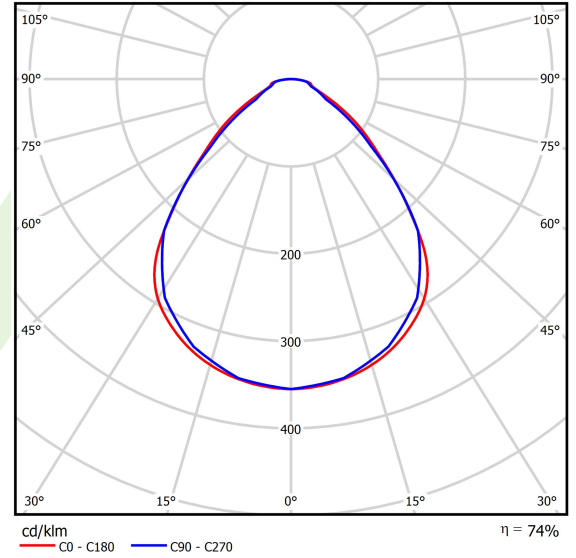

Mechanical data

Assembly	surface mounted on slings
Material	steel sheet
Color	RAL 9006 (grey, metallic, fine structure)
Diffuser	Micro-PRM (micro-prismatic diffuser PMMA)
Impact resistant	IK04
Dimensions [mm]	1245 x 160 x 62

A graph of light

Accessories

Index 6E1-500KW211P-3Y
Name SUSPENSION NEW TYPE-G 21
LENGHT 1,5M WIRE 3X 1-POINT
TYPE-Y

Index 19.3272.1402.21
Name SUSPENSION NEW TYPE-H 21
LENGHT 1,5M WITHOUT WIRE 1-
POINT TYPE-Y