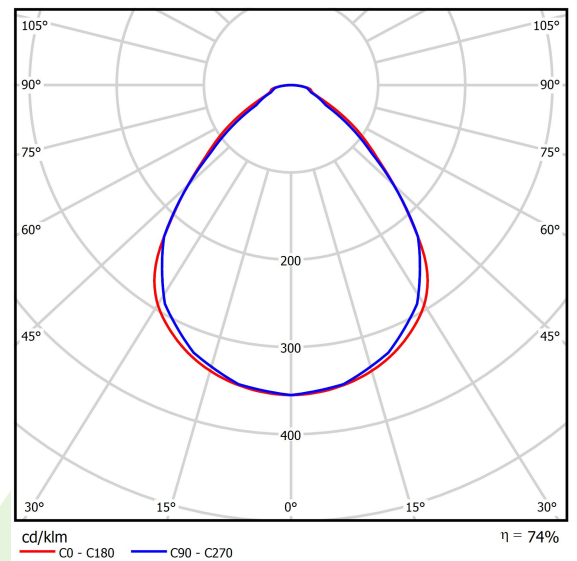

## Light and electrical data

Light source	LED
Luminous flux LED [lm]	4565
LED power [W]	23,4
Luminaire luminous flux [lm]	3390
Power of luminaire [W]	24,7
Luminaire's light efficiency [lm/W]	137,2
Color of the light [K]	4000
CRI	>80
SDCM (LED sources)	3
Beam angle [°]	(C0-C180) / (C90-C270) - 89° / 89°
Protection against electric shock	I
Protection degree	IP20
Voltage	220..240 V, 50..60 Hz
Lifetime of LED sources [h]	100000 (1) / 147000 (2)
Lx/By	L80/B10 (1) / L70/B50 (2)
Operating temperature range [°C]	5 ÷ 30
Driver	standard on/off (E)
Power factor cos φ	>0,95
Circuit load capacity	30 (B10), 48 (B16), 43 (C10), 70 (C16)

## A graph of light