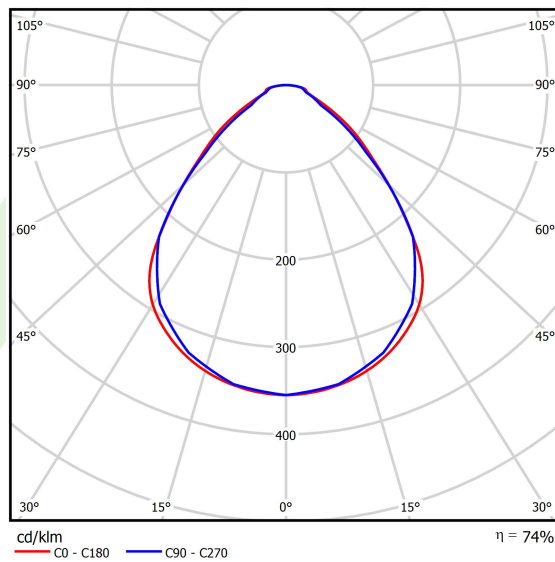

Mechanical data

Assembly	surface mounted on slings
Material	steel sheet
Color	RAL 9006 (grey, metallic, fine structure)
Diffuser	Micro-PRM (micro-prismatic diffuser PMMA)
Impact resistant	IK04
Dimensions [mm]	1245 x 160 x 62

A graph of light

Accessories

Index 6E1-500KW21K-3Y

Name SUSPENSION NEW TYPE-G+H
21 LENGHT 1,5M WIRE 3X SET
TYPE-Y