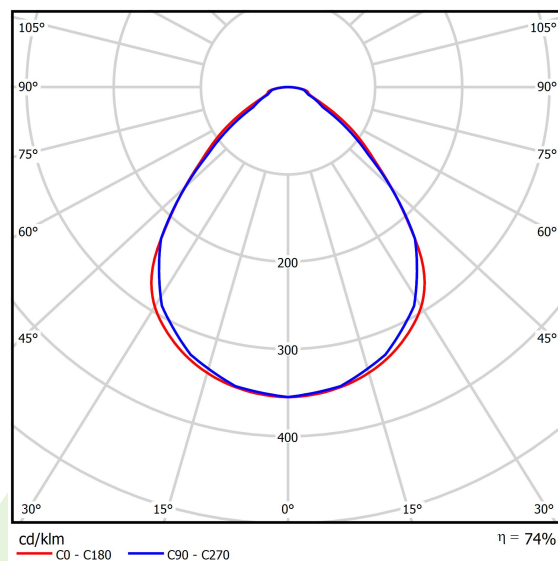

## Light and electrical data

Light source	LED
Luminous flux LED [lm]	4565
LED power [W]	23,4
Luminaire luminous flux [lm]	3390
Power of luminaire [W]	24,7
Luminaire's light efficiency [lm/W]	137,2
Color of the light [K]	4000
CRI	>80
SDCM (LED sources)	3
Beam angle [°]	(C0-C180) / (C90-C270) - 89° / 89°
Protection against electric shock	I
Protection degree	IP20
Voltage	220..240 V, 50..60 Hz
Lifetime of LED sources [h]	100000 (1) / 147000 (2)
Lx/By	L80/B10 (1) / L70/B50 (2)
Operating temperature range [°C]	5 ÷ 30
Driver	standard on/off (E)
Power factor cos φ	>0,95
Circuit load capacity	30 (B10), 48 (B16), 43 (C10), 70 (C16)

## A graph of light