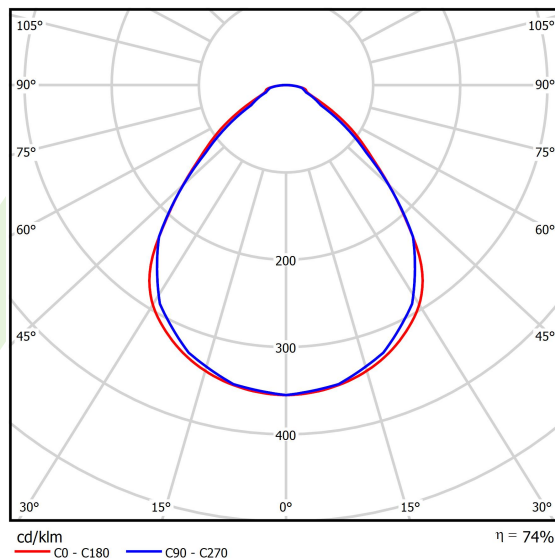

Mechanical data

Assembly	surface mounted on slings
Material	steel sheet
Color	RAL 9006 (grey, metallic, fine structure)
Diffuser	Micro-PRM (micro-prismatic diffuser PMMA)
Impact resistant	IK04
Dimensions [mm]	1245 x 160 x 62

A graph of light

Accessories

Index 6E1-500KW21K-3Y

Name SUSPENSION NEW TYPE-G+H
21 LENGHT 1,5M WIRE 3X SET
TYPE-Y