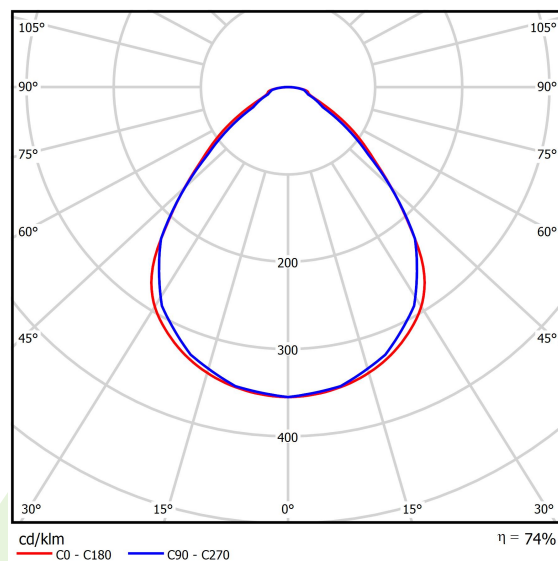

A graph of light