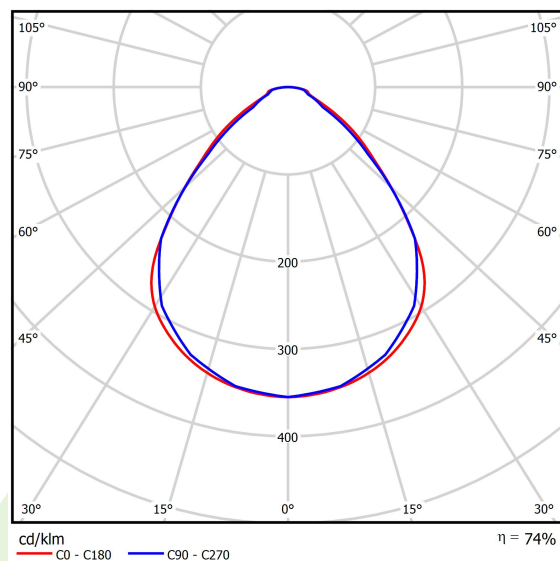

## Light and electrical data

Light source	LED
Luminous flux LED [lm]	2617
LED power [W]	13,3
Luminaire luminous flux [lm]	1943
Power of luminaire [W]	14,4
Luminaire's light efficiency [lm/W]	134,9
Color of the light [K]	4000
CRI	>80
SDCM (LED sources)	3
Beam angle [°]	(C0-C180) / (C90-C270) - 89° / 89°
Protection against electric shock	I
Protection degree	IP20
Voltage	220..240 V, 50..60 Hz
Lifetime of LED sources [h]	100000 (1) / 147000 (2)
Lx/By	L80/B10 (1) / L70/B50 (2)
Operating temperature range [°C]	5 ÷ 30
Driver	standard on/off (E)
Power factor cos φ	>0,95
Circuit load capacity	46 (B10), 74 (B16), 72 (C10), 115 (C16)

## A graph of light