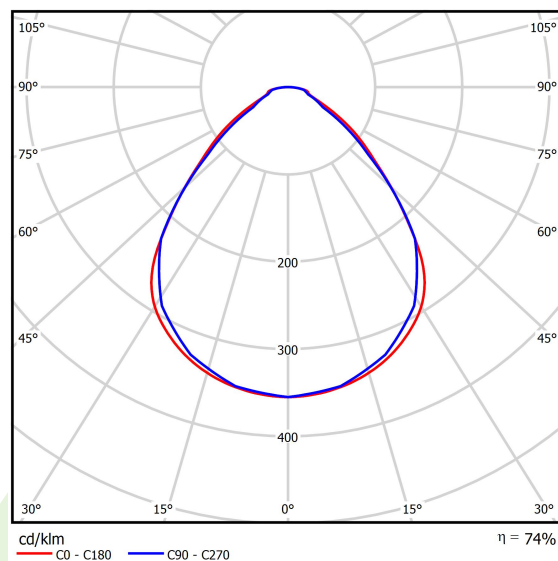

## Light and electrical data

Light source	LED
Luminous flux LED [lm]	9130
LED power [W]	46,8
Luminaire luminous flux [lm]	6779
Power of luminaire [W]	49,1
Luminaire's light efficiency [lm/W]	138,1
Color of the light [K]	4000
CRI	>80
SDCM (LED sources)	3
Beam angle [°]	(C0-C180) / (C90-C270) - 89° / 89°
Protection against electric shock	I
Protection degree	IP20
Voltage	220..240 V, 50..60 Hz
Lifetime of LED sources [h]	100000 (1) / 147000 (2)
Lx/By	L80/B10 (1) / L70/B50 (2)
Operating temperature range [°C]	5 ÷ 30
Driver	standard on/off (E)
Power factor cos φ	>0,95
Circuit load capacity	15 (B10), 25 (B16), 24 (C10), 38 (C16)

## A graph of light