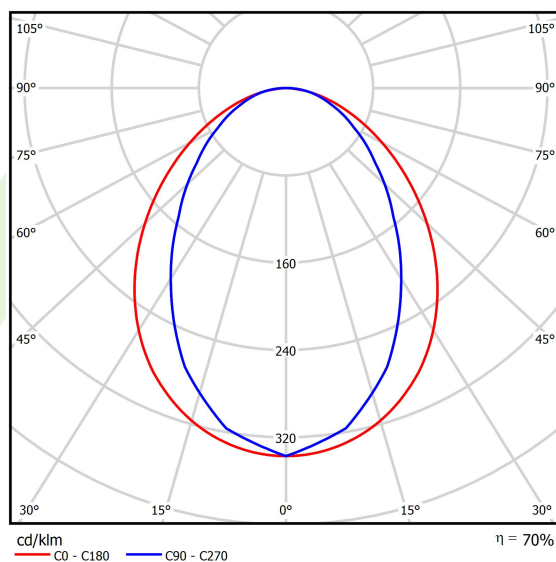

Mechanical data

Assembly	directly mounted to ceiling construction or surface mounted on slings using accessories
Material	aluminum
Color	RAL 9010 (white)
Diffuser	PLX (PMMA opal)
Impact resistant	IK04
Weight [kg]	1,65
Dimensions [mm]	1414 x 36 x 63

A graph of light