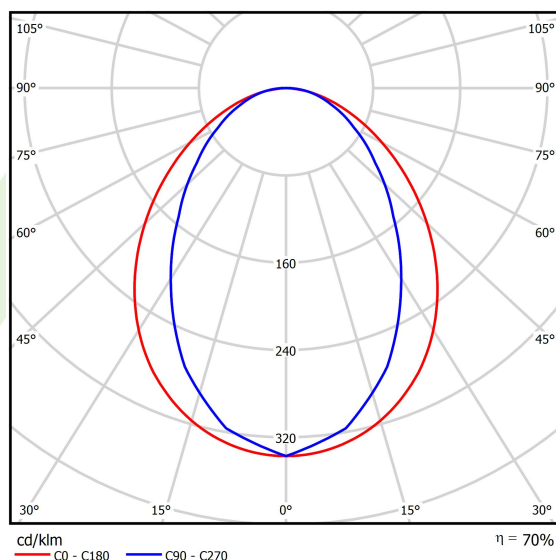

## Light and electrical data

Light source	LED
Luminous flux LED [lm]	5526
LED power [W]	29
Luminaire luminous flux [lm]	3841
Power of luminaire [W]	30,5
Luminaire's light efficiency [lm/W]	125,9
Color of the light [K]	3000
CRI	>80
SDCM (LED sources)	3
Beam angle [°]	(C0-C180) / (C90-C270) - 96° / 74,6°
Photobiological risk class (IEC/EN 62471)	RG0
Protection against electric shock	I
Protection degree	IP20
Voltage	220..240 V, 50..60 Hz
Lifetime of LED sources [h]	100000 (1) / 147000 (2)
Lx/By	L80/B10 (1) / L70/B50 (2)
Operating temperature range [°C]	5 ÷ 30
Driver	standard on/off (E)
Power factor cos φ	>0,95
Circuit load capacity	30 (B10), 48 (B16), 43 (C10), 70 (C16)

**A graph of light**