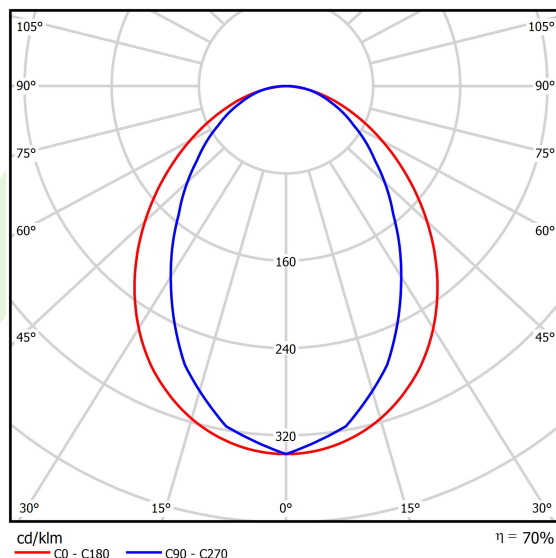

Mechanical data

Assembly	directly mounted to ceiling construction or surface mounted on slings using accessories
Material	aluminum
Color	RAL 9006 (gray, metallic, fine structure)
Diffuser	PLX (PMMA opal)
Impact resistant	IK04
Weight [kg]	1,72
Dimensions [mm]	1414 x 36 x 63

A graph of light