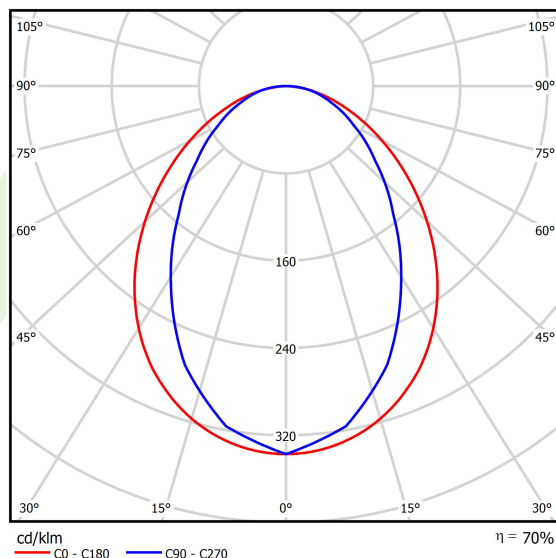

Mechanical data

Assembly	directly mounted to ceiling construction or surface mounted on slings using accessories
Material	aluminum
Color	RAL 9006 (gray, metallic, fine structure)
Diffuser	PLX (PMMA opal)
Impact resistant	IK04
Weight [kg]	1,48
Dimensions [mm]	1134 x 36 x 63

A graph of light