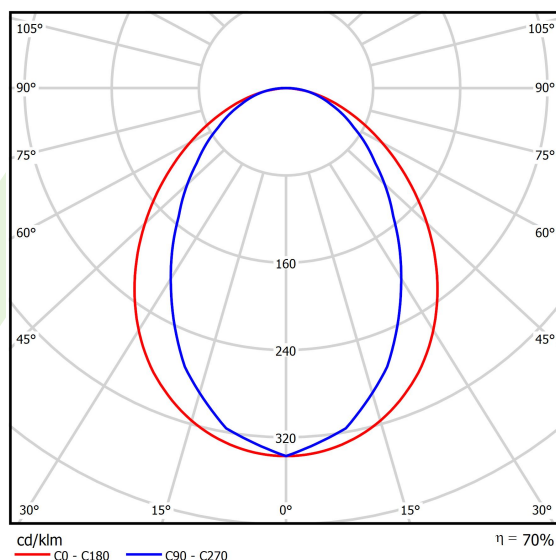

## Light and electrical data

Light source	LED
Luminous flux LED [lm]	4565
LED power [W]	23,4
Luminaire luminous flux [lm]	3173
Power of luminaire [W]	24,7
Luminaire's light efficiency [lm/W]	128,5
Color of the light [K]	4000
CRI	>80
SDCM (LED sources)	3
Beam angle [°]	(C0-C180) / (C90-C270) - 96° / 74,6°
Photobiological risk class (IEC/EN 62471)	RG0
Protection against electric shock	I
Protection degree	IP20
Voltage	220..240 V, 50..60 Hz
Lifetime of LED sources [h]	100000 (1) / 147000 (2)
Lx/By	L80/B10 (1) / L70/B50 (2)
Operating temperature range [°C]	5 ÷ 30
Driver	DIM DALI (EDD)
Power factor cos φ	>0,95
Circuit load capacity	12 (B10), 20 (B16), 20 (C10), 32 (C16)

**A graph of light**