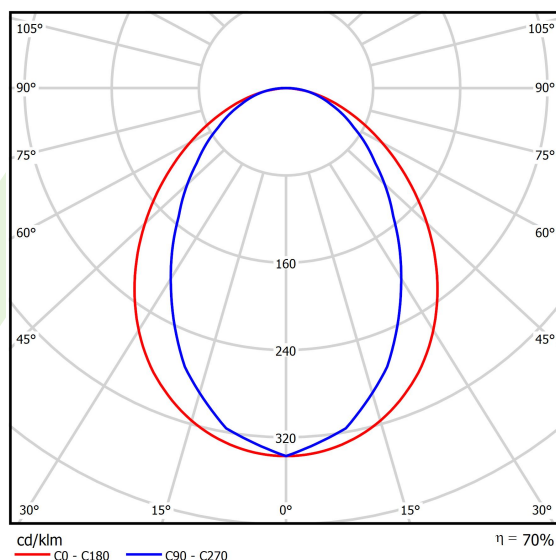

Mechanical data

Assembly	directly mounted to ceiling construction or surface mounted on slings using accessories
Material	aluminum
Color	RAL 9006 (gray, metallic, fine structure)
Diffuser	PLX (PMMA opal)
Impact resistant	IK04
Weight [kg]	1,48
Dimensions [mm]	1134 x 36 x 63

A graph of light