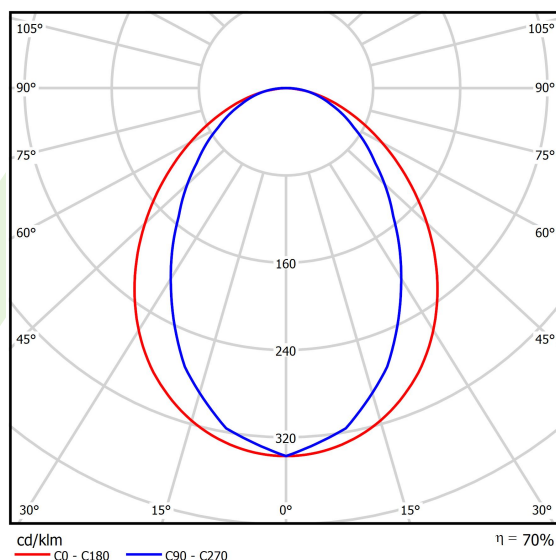

Mechanical data

Assembly	directly mounted to ceiling construction or surface mounted on slings using accessories
Material	aluminum
Color	RAL 9010 (white)
Diffuser	PLX (PMMA opal)
Impact resistant	IK04
Weight [kg]	1,38
Dimensions [mm]	1134 x 36 x 63

A graph of light