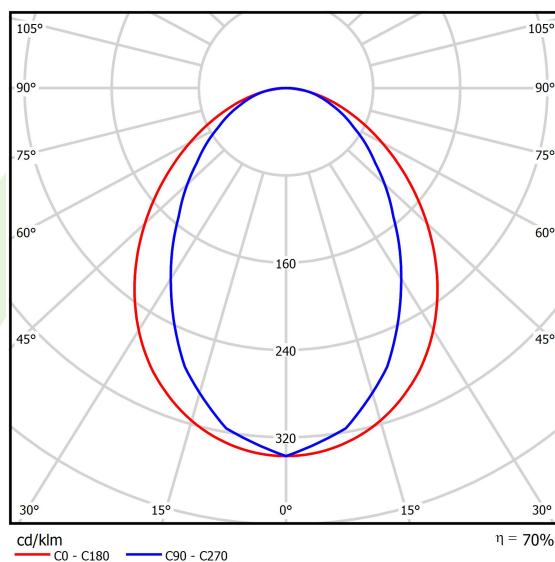

## Light and electrical data

Light source	LED
Luminous flux LED [lm]	4565
LED power [W]	23,4
Luminaire luminous flux [lm]	3173
Power of luminaire [W]	24,7
Luminaire's light efficiency [lm/W]	128,5
Color of the light [K]	4000
CRI	>80
SDCM (LED sources)	3
Beam angle [°]	(C0-C180) / (C90-C270) - 96° / 74,6°
Photobiological risk class (IEC/EN 62471)	RG0
Protection against electric shock	I
Protection degree	IP20
Voltage	220..240 V, 50..60 Hz
Lifetime of LED sources [h]	100000 (1) / 147000 (2)
Lx/By	L80/B10 (1) / L70/B50 (2)
Operating temperature range [°C]	5 ÷ 30
Driver	standard on/off (E)
Power factor cos φ	>0,95
Circuit load capacity	30 (B10), 48 (B16), 43 (C10), 70 (C16)

## A graph of light