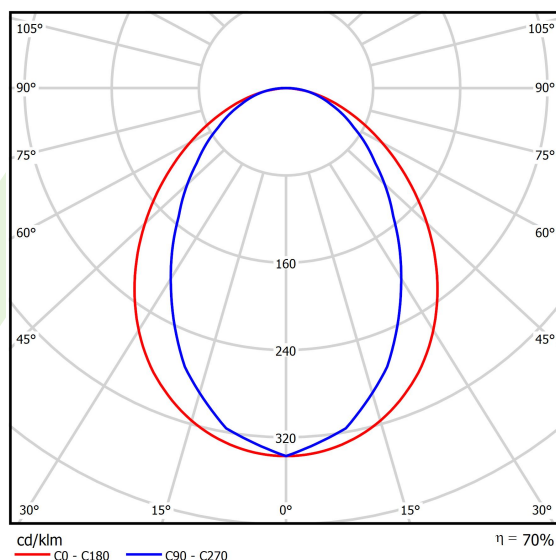

Mechanical data

Assembly	directly mounted to ceiling construction or surface mounted on slings using accessories
Material	aluminum
Color	RAL 9006 (gray, metallic, fine structure)
Diffuser	PLX (PMMA opal)
Impact resistant	IK04
Weight [kg]	1,38
Dimensions [mm]	1134 x 36 x 63

A graph of light