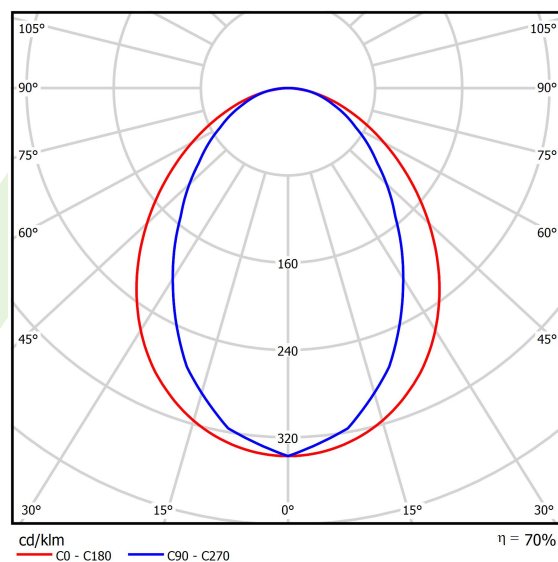

Mechanical data

Assembly	directly mounted to ceiling construction or surface mounted on slings using accessories
Material	aluminum
Color	RAL 9010 (white)
Diffuser	PLX (PMMA opal)
Impact resistant	IK04
Weight [kg]	1,38
Dimensions [mm]	1134 x 36 x 63

A graph of light