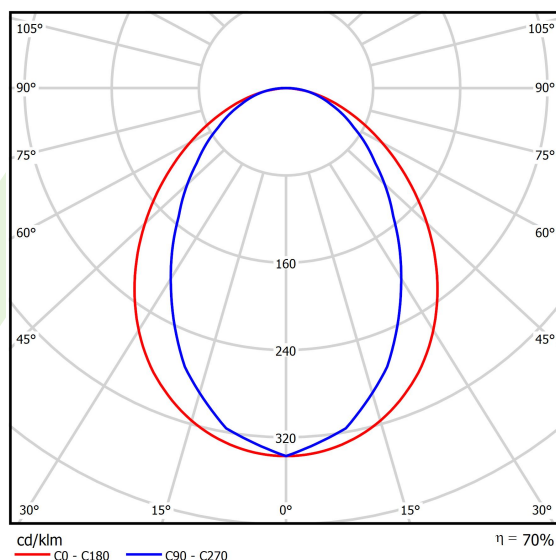

## Light and electrical data

Light source	LED
Luminous flux LED [lm]	4406
LED power [W]	23,4
Luminaire luminous flux [lm]	3063
Power of luminaire [W]	24,7
Luminaire's light efficiency [lm/W]	124
Color of the light [K]	3000
CRI	>80
SDCM (LED sources)	3
Beam angle [°]	(C0-C180) / (C90-C270) - 96° / 74,6°
Photobiological risk class (IEC/EN 62471)	RG0
Protection against electric shock	I
Protection degree	IP20
Voltage	220..240 V, 50..60 Hz
Lifetime of LED sources [h]	100000 (1) / 147000 (2)
Lx/By	L80/B10 (1) / L70/B50 (2)
Operating temperature range [°C]	5 ÷ 30
Driver	standard on/off (E)
Power factor cos φ	>0,95
Circuit load capacity	30 (B10), 48 (B16), 43 (C10), 70 (C16)

**A graph of light**