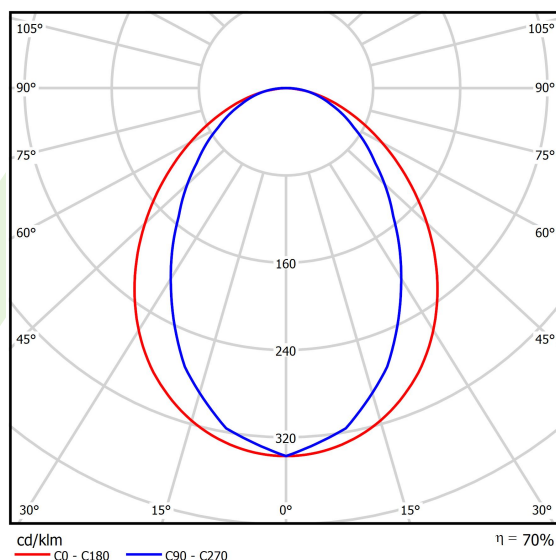

## Light and electrical data

Light source	LED
Luminous flux LED [lm]	4406
LED power [W]	23,4
Luminaire luminous flux [lm]	3063
Power of luminaire [W]	24,7
Luminaire's light efficiency [lm/W]	124
Color of the light [K]	3000
CRI	>80
SDCM (LED sources)	3
Beam angle [°]	(C0-C180) / (C90-C270) - 96° / 74,6°
Photobiological risk class (IEC/EN 62471)	RG0
Protection against electric shock	I
Protection degree	IP20
Voltage	220..240 V, 50..60 Hz
Lifetime of LED sources [h]	100000 (1) / 147000 (2)
Lx/By	L80/B10 (1) / L70/B50 (2)
Operating temperature range [°C]	5 ÷ 30
Driver	standard on/off (E)
Power factor cos φ	>0,95
Circuit load capacity	12 (B10), 19 (B16), 20 (C10), 32 (C16)

**A graph of light**