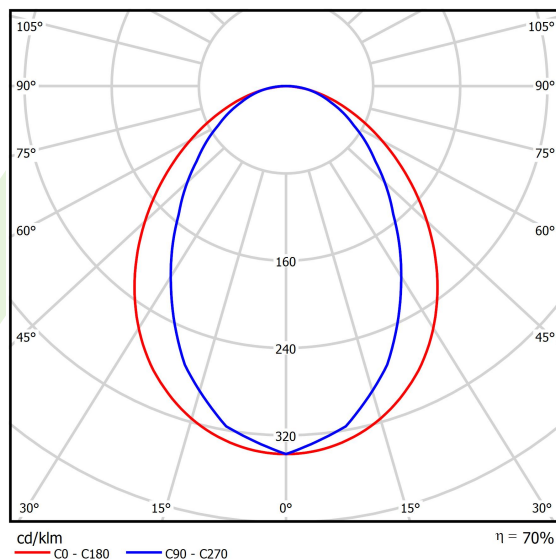

## Light and electrical data

Light source	LED
Luminous flux LED [lm]	6848
LED power [W]	33,7
Luminaire luminous flux [lm]	4760
Power of luminaire [W]	35,3
Luminaire's light efficiency [lm/W]	134,8
Color of the light [K]	4000
CRI	>80
SDCM (LED sources)	3
Beam angle [°]	(C0-C180) / (C90-C270) - 96° / 74,6°
Photobiological risk class (IEC/EN 62471)	RG0
Protection against electric shock	I
Protection degree	IP20
Voltage	220..240 V, 50..60 Hz
Lifetime of LED sources [h]	100000 (1) / 147000 (2)
Lx/By	L80/B10 (1) / L70/B50 (2)
Operating temperature range [°C]	5 ÷ 30
Driver	standard on/off (E)
Power factor cos φ	>0,95
Circuit load capacity	16 (B10), 25 (B16), 26(C10), 42 (C16)

## A graph of light