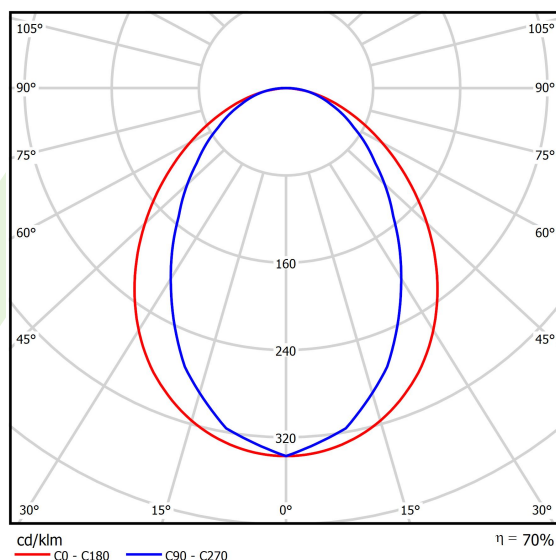

Mechanical data

Assembly	directly mounted to ceiling construction or surface mounted on slings using accessories
Material	aluminum
Color	RAL 9010 (white)
Diffuser	PLX (PMMA opal)
Impact resistant	IK04
Weight [kg]	1,9
Dimensions [mm]	1694 x 36 x 63

A graph of light