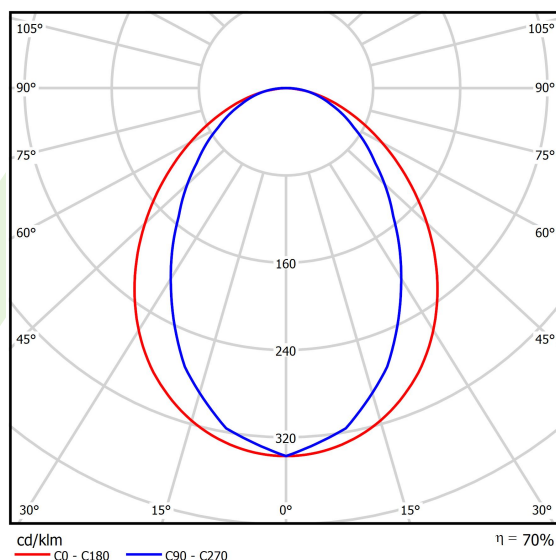

Mechanical data

Assembly	directly mounted to ceiling construction or surface mounted on slings using accessories
Material	aluminum
Color	RAL 9006 (gray, metallic, fine structure)
Diffuser	PLX (PMMA opal)
Impact resistant	IK04
Weight [kg]	1,9
Dimensions [mm]	1694 x 36 x 63

A graph of light