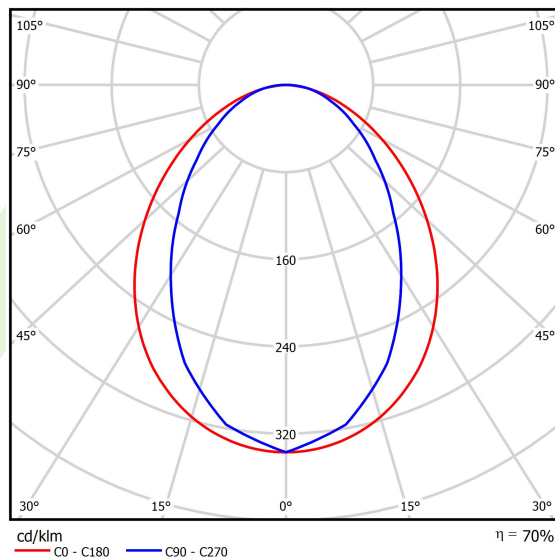

Mechanical data

Assembly	directly mounted to ceiling construction or surface mounted on slings using accessories
Material	aluminum
Color	RAL 9006 (grey, metallic, fine structure)
Diffuser	PLX (PMMA opal)
Impact resistant	IK04
Dimensions [mm]	1414 x 36 x 63

A graph of light