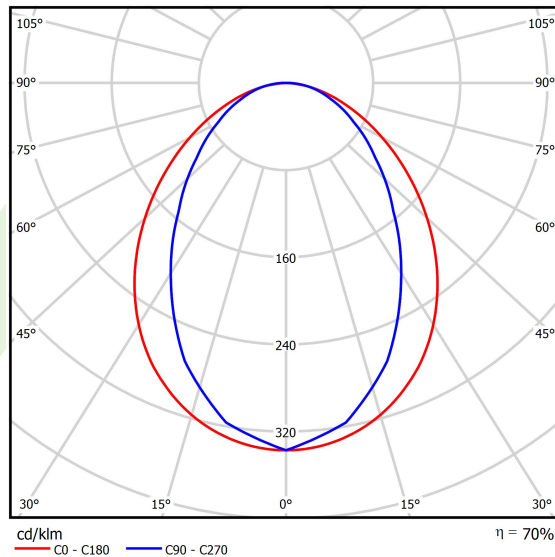

Mechanical data

Assembly	directly mounted to ceiling construction or surface mounted on slings using accessories
Material	aluminum
Color	RAL 9006 (grey, metallic, fine structure)
Diffuser	PLX (PMMA opal)
Impact resistant	IK04
Dimensions [mm]	1414 x 36 x 63

A graph of light