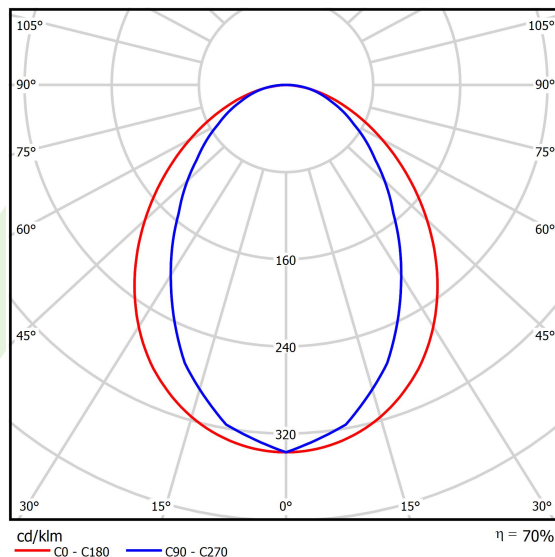

Mechanical data

Assembly	directly mounted to ceiling construction or surface mounted on slings using accessories
Material	aluminum
Color	RAL 9006 (gray, metallic, fine structure)
Diffuser	PLX (PMMA opal)
Impact resistant	IK04
Dimensions [mm]	1414 x 36 x 63

A graph of light