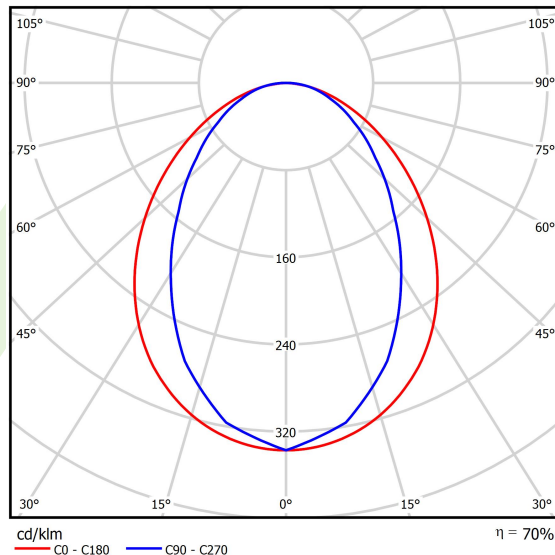

## Light and electrical data

Light source	LED
Luminous flux LED [lm]	5727
LED power [W]	29
Luminaire luminous flux [lm]	3981
Power of luminaire [W]	30,5
Luminaire's light efficiency [lm/W]	130,5
Color of the light [K]	4000
CRI	>80
SDCM (LED sources)	3
Beam angle [°]	(C0-C180) / (C90-C270) - 96° / 74,6°
Photobiological risk class (IEC/EN 62471)	RG0
Protection against electric shock	I
Protection degree	IP20
Voltage	220..240 V, 50..60 Hz
Lifetime of LED sources [h]	100000 (1) / 147000 (2)
Lx/By	L80/B10 (1) / L70/B50 (2)
Operating temperature range [°C]	5 ÷ 30
Driver	DIM DALI (EDD)
Power factor cos φ	>0,95
Circuit load capacity	14 (B10), 23 (B16), 22 (C10), 35 (C16)

**A graph of light**