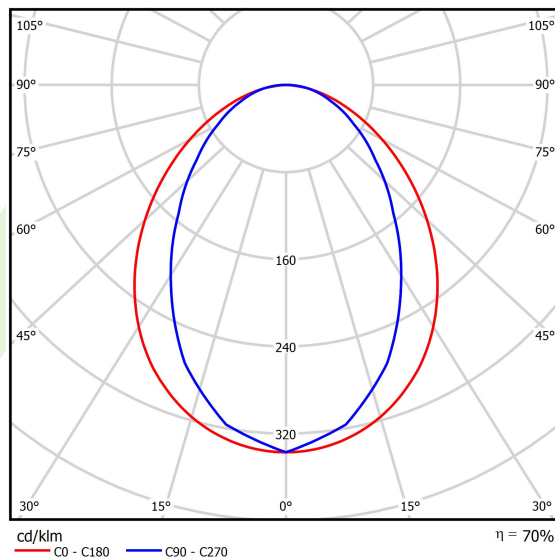

## Light and electrical data

Light source	LED
Luminous flux LED [lm]	5727
LED power [W]	29
Luminaire luminous flux [lm]	3981
Power of luminaire [W]	30,5
Luminaire's light efficiency [lm/W]	130,5
Color of the light [K]	4000
CRI	>80
SDCM (LED sources)	3
Beam angle [°]	(C0-C180) / (C90-C270) - 96° / 74,6°
Photobiological risk class (IEC/EN 62471)	RG0
Protection against electric shock	I
Protection degree	IP20
Voltage	220..240 V, 50..60 Hz
Lifetime of LED sources [h]	100000 (1) / 147000 (2)
Lx/By	L80/B10 (1) / L70/B50 (2)
Operating temperature range [°C]	5 ÷ 30
Driver	DIM DALI (EDD)
Power factor cos φ	>0,95
Circuit load capacity	14 (B10), 23 (B16), 22 (C10), 35 (C16)

**A graph of light**