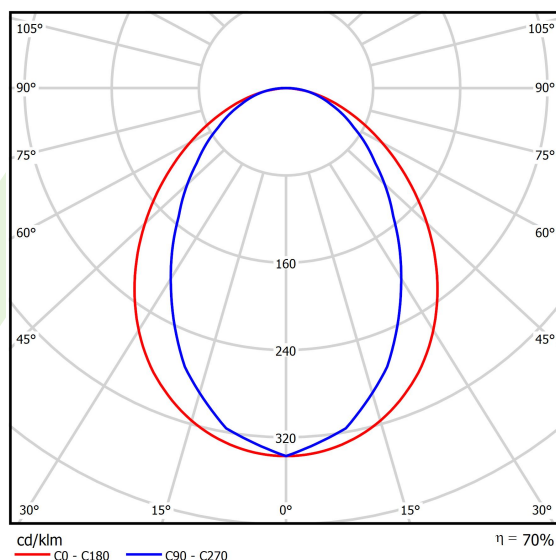

Mechanical data

Assembly	directly mounted to ceiling construction or surface mounted on slings using accessories
Material	aluminum
Color	RAL 9010 (white)
Diffuser	PLX (PMMA opal)
Impact resistant	IK04
Weight [kg]	1,77
Dimensions [mm]	1414 x 36 x 63

A graph of light