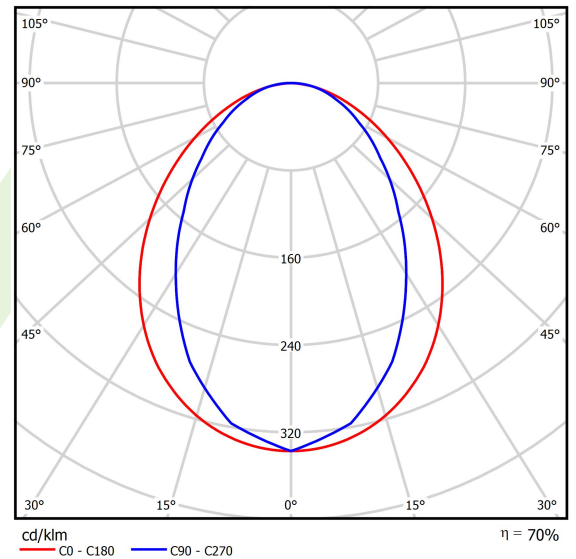

## Light and electrical data

Light source	LED
Luminous flux LED [lm]	2617
LED power [W]	13,3
Luminaire luminous flux [lm]	1819
Power of luminaire [W]	14,4
Luminaire's light efficiency [lm/W]	126,3
Color of the light [K]	4000
CRI	>80
SDCM (LED sources)	3
Beam angle [°]	(C0-C180) / (C90-C270) - 96° / 74,6°
Photobiological risk class (IEC/EN 62471)	RG0
Protection against electric shock	I
Protection degree	IP20
Voltage	220..240 V, 50..60 Hz
Lifetime of LED sources [h]	100000 (1) / 147000 (2)
Lx/By	L80/B10 (1) / L70/B50 (2)
Operating temperature range [°C]	5 ÷ 30
Driver	DIM DALI (EDD)
Power factor cos φ	>0,95
Circuit load capacity	17 (B10), 28 (B16), 26 (C10), 41 (C16)

**A graph of light**