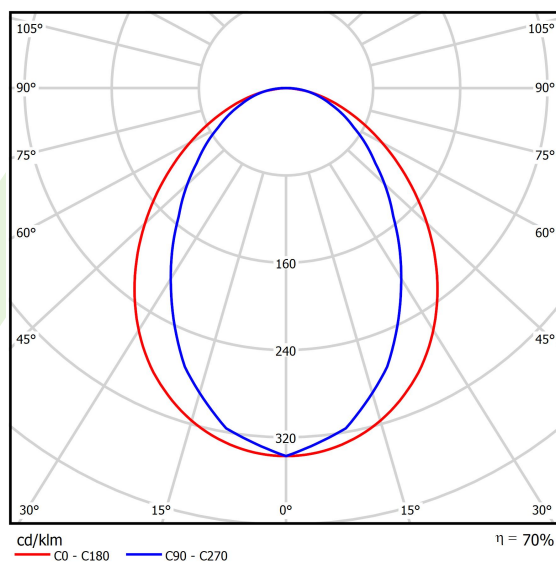

## Light and electrical data

Light source	LED
Luminous flux LED [lm]	2617
LED power [W]	13,3
Luminaire luminous flux [lm]	1819
Power of luminaire [W]	14,4
Luminaire's light efficiency [lm/W]	126,3
Color of the light [K]	4000
CRI	>80
SDCM (LED sources)	3
Beam angle [°]	(C0-C180) / (C90-C270) - 96° / 74,6°
Photobiological risk class (IEC/EN 62471)	RG0
Protection against electric shock	I
Protection degree	IP20
Voltage	220..240 V, 50..60 Hz
Lifetime of LED sources [h]	100000 (1) / 147000 (2)
Lx/By	L80/B10 (1) / L70/B50 (2)
Operating temperature range [°C]	5 ÷ 30
Driver	standard on/off (E)
Power factor cos φ	>0,95
Circuit load capacity	46 (B10), 74 (B16), 72 (C10), 115 (C16)

**A graph of light**