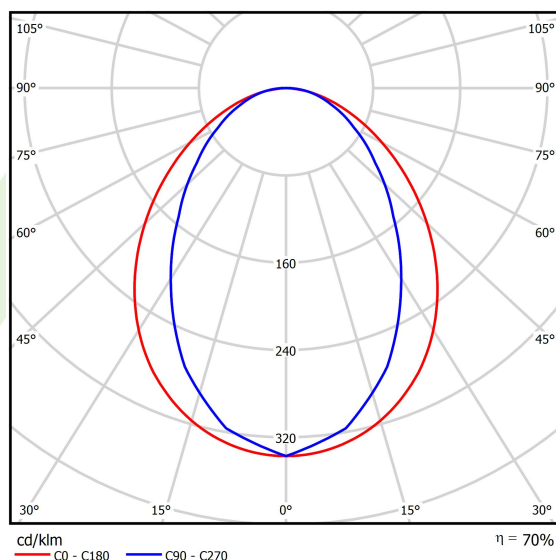

## Light and electrical data

Light source	LED
Luminous flux LED [lm]	2617
LED power [W]	13,3
Luminaire luminous flux [lm]	1819
Power of luminaire [W]	14,4
Luminaire's light efficiency [lm/W]	126,3
Color of the light [K]	4000
CRI	>80
SDCM (LED sources)	3
Beam angle [°]	(C0-C180) / (C90-C270) - 96° / 74,6°
Photobiological risk class (IEC/EN 62471)	RG0
Protection against electric shock	I
Protection degree	IP20
Voltage	220..240 V, 50..60 Hz
Lifetime of LED sources [h]	100000 (1) / 147000 (2)
Lx/By	L80/B10 (1) / L70/B50 (2)
Operating temperature range [°C]	5 ÷ 30
Driver	standard on/off (E)
Power factor cos φ	>0,95
Circuit load capacity	46 (B10), 74 (B16), 72 (C10), 115 (C16)

**A graph of light**