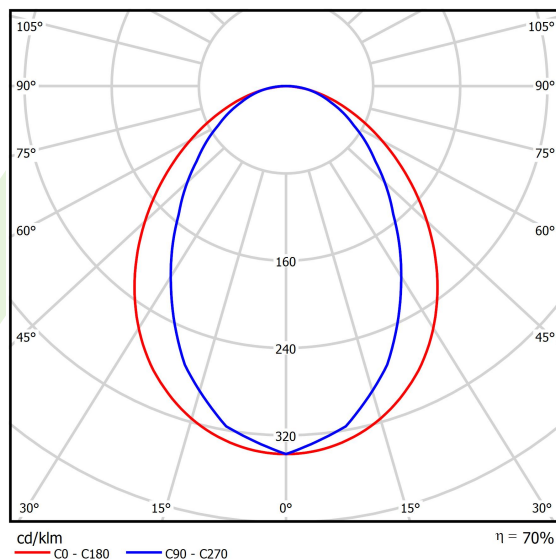

Mechanical data

Assembly	directly mounted to ceiling construction or surface mounted on slings using accessories
Material	aluminum
Color	RAL 9010 (white)
Diffuser	PLX (PMMA opal)
Impact resistant	IK04
Weight [kg]	1,4
Dimensions [mm]	1134 x 36 x 63

A graph of light