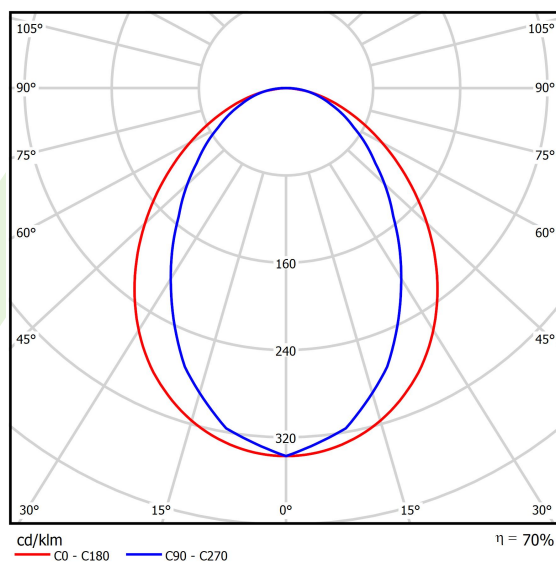

## Light and electrical data

Light source	LED
Luminous flux LED [lm]	2525
LED power [W]	13,3
Luminaire luminous flux [lm]	1755
Power of luminaire [W]	14,4
Luminaire's light efficiency [lm/W]	121,9
Color of the light [K]	3000
CRI	>80
SDCM (LED sources)	3
Beam angle [°]	(C0-C180) / (C90-C270) - 96° / 74,6°
Photobiological risk class (IEC/EN 62471)	RG0
Protection against electric shock	I
Protection degree	IP20
Voltage	220..240 V, 50..60 Hz
Lifetime of LED sources [h]	100000 (1) / 147000 (2)
Lx/By	L80/B10 (1) / L70/B50 (2)
Operating temperature range [°C]	5 ÷ 30
Driver	standard on/off (E)
Power factor cos φ	>0,95
Circuit load capacity	22 (B10), 34 (B16), 33 (C10), 54 (C16)

**A graph of light**