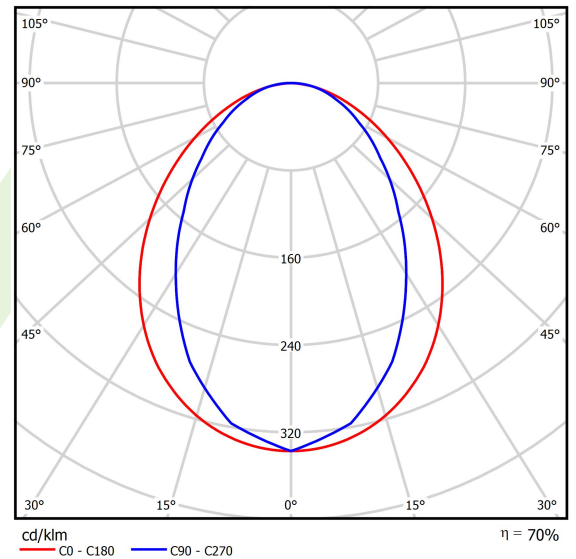

Mechanical data

Assembly	directly mounted to ceiling construction or surface mounted on slings using accessories
Material	aluminum
Color	RAL 9006 (gray, metallic, fine structure)
Diffuser	PLX (PMMA opal)
Impact resistant	IK04
Weight [kg]	1,4
Dimensions [mm]	1134 x 36 x 63

A graph of light