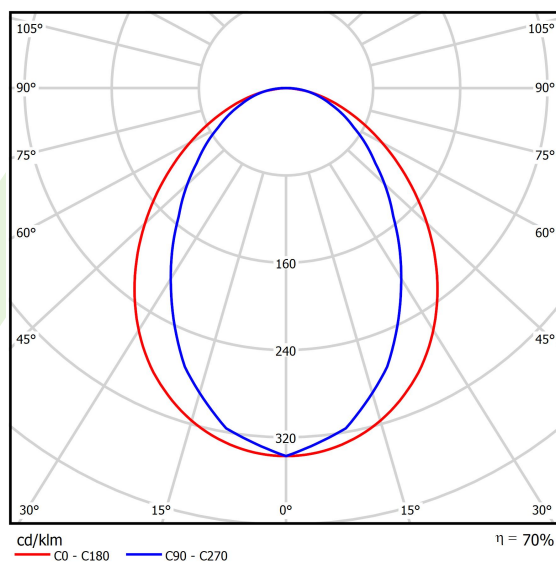

## Light and electrical data

Light source	LED
Luminous flux LED [lm]	2525
LED power [W]	13,3
Luminaire luminous flux [lm]	1755
Power of luminaire [W]	14,4
Luminaire's light efficiency [lm/W]	121,9
Color of the light [K]	3000
CRI	>80
SDCM (LED sources)	3
Beam angle [°]	(C0-C180) / (C90-C270) - 96° / 74,6°
Photobiological risk class (IEC/EN 62471)	RG0
Protection against electric shock	I
Protection degree	IP20
Voltage	220..240 V, 50..60 Hz
Lifetime of LED sources [h]	100000 (1) / 147000 (2)
Lx/By	L80/B10 (1) / L70/B50 (2)
Operating temperature range [°C]	5 ÷ 30
Driver	standard on/off (E)
Power factor cos φ	>0,95
Circuit load capacity	22 (B10), 34 (B16), 33 (C10), 54 (C16)

## A graph of light