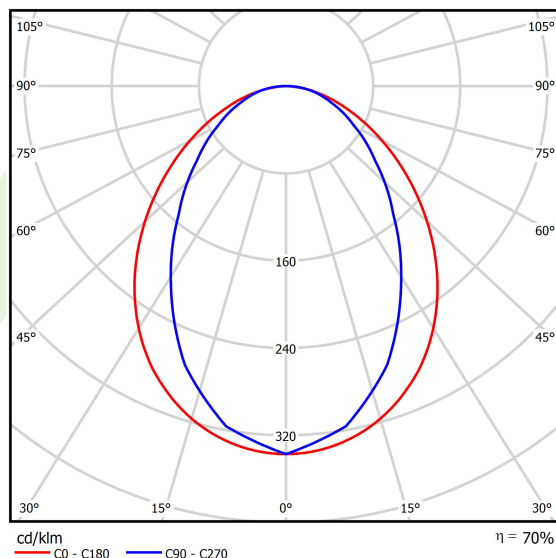

## Light and electrical data

Light source	LED
Luminous flux LED [lm]	3926
LED power [W]	20
Luminaire luminous flux [lm]	2729
Power of luminaire [W]	21,7
Luminaire's light efficiency [lm/W]	125,8
Color of the light [K]	4000
CRI	>80
SDCM (LED sources)	3
Beam angle [°]	(C0-C180) / (C90-C270) - 96° / 74,6°
Photobiological risk class (IEC/EN 62471)	RG0
Protection against electric shock	I
Protection degree	IP20
Voltage	220..240 V, 50..60 Hz
Lifetime of LED sources [h]	100000 (1) / 147000 (2)
Lx/By	L80/B10 (1) / L70/B50 (2)
Operating temperature range [°C]	5 ÷ 30
Driver	DIM DALI (EDD)
Power factor cos φ	>0,95
Circuit load capacity	17 (B10), 28 (B16), 26 (C10), 41 (C16)

**A graph of light**