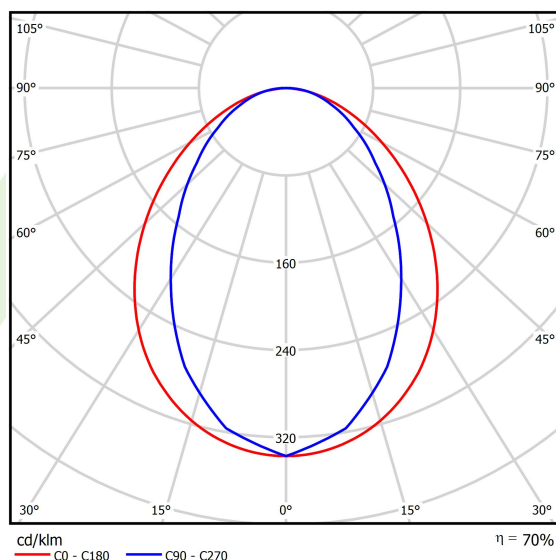

## Light and electrical data

Light source	LED
Luminous flux LED [lm]	3926
LED power [W]	20
Luminaire luminous flux [lm]	2729
Power of luminaire [W]	21,7
Luminaire's light efficiency [lm/W]	125,8
Color of the light [K]	4000
CRI	>80
SDCM (LED sources)	3
Beam angle [°]	(C0-C180) / (C90-C270) - 96° / 74,6°
Photobiological risk class (IEC/EN 62471)	RG0
Protection against electric shock	I
Protection degree	IP20
Voltage	220..240 V, 50..60 Hz
Lifetime of LED sources [h]	100000 (1) / 147000 (2)
Lx/By	L80/B10 (1) / L70/B50 (2)
Operating temperature range [°C]	5 ÷ 30
Driver	standard on/off (E)
Power factor cos φ	>0,95
Circuit load capacity	30 (B10), 48 (B16), 43 (C10), 70 (C16)

**A graph of light**