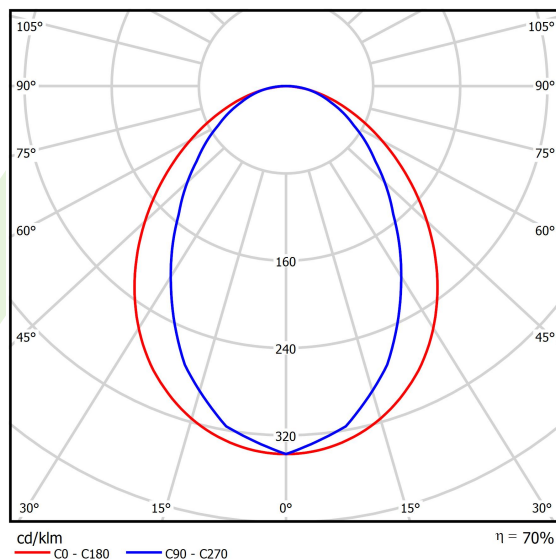

Mechanical data

Assembly	directly mounted to ceiling construction or surface mounted on slings using accessories
Material	aluminum
Color	RAL 9010 (white)
Diffuser	PLX (PMMA opal)
Impact resistant	IK04
Weight [kg]	1,9
Dimensions [mm]	1694 x 36 x 63

A graph of light