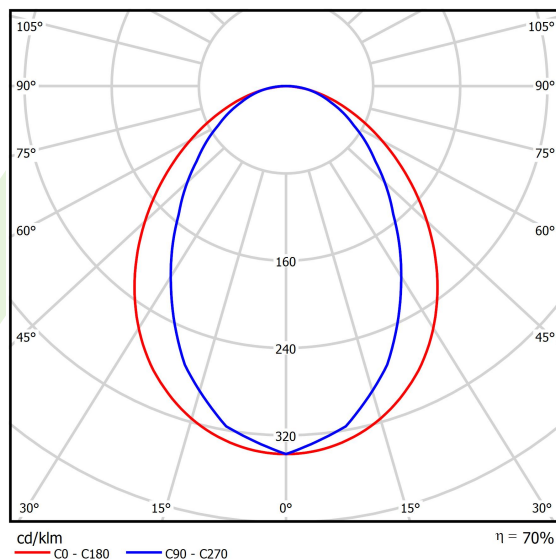

## Light and electrical data

Light source	LED
Luminous flux LED [lm]	3788
LED power [W]	20
Luminaire luminous flux [lm]	2633
Power of luminaire [W]	21,7
Luminaire's light efficiency [lm/W]	121,3
Color of the light [K]	3000
CRI	>80
SDCM (LED sources)	3
Beam angle [°]	(C0-C180) / (C90-C270) - 96° / 74,6°
Photobiological risk class (IEC/EN 62471)	RG0
Protection against electric shock	I
Protection degree	IP20
Voltage	220..240 V, 50..60 Hz
Lifetime of LED sources [h]	100000 (1) / 147000 (2)
Lx/By	L80/B10 (1) / L70/B50 (2)
Operating temperature range [°C]	5 ÷ 30
Driver	standard on/off (E)
Power factor cos φ	>0,95
Circuit load capacity	30 (B10), 48 (B16), 43 (C10), 70 (C16)

## A graph of light