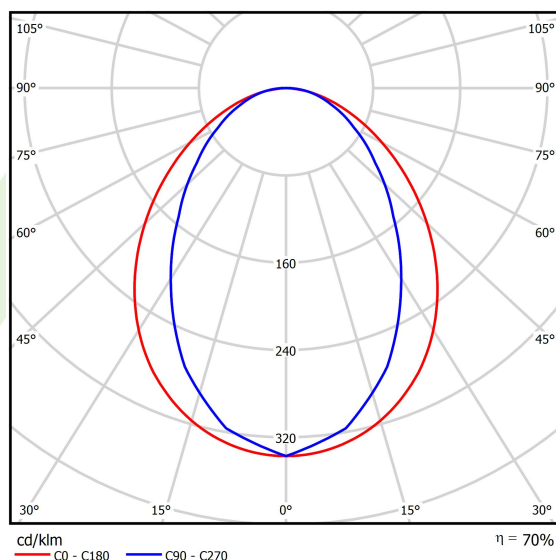

## Light and electrical data

Light source	LED
Luminous flux LED [lm]	3788
LED power [W]	20
Luminaire luminous flux [lm]	2633
Power of luminaire [W]	21,7
Luminaire's light efficiency [lm/W]	121,3
Color of the light [K]	3000
CRI	>80
SDCM (LED sources)	3
Beam angle [°]	(C0-C180) / (C90-C270) - 96° / 74,6°
Photobiological risk class (IEC/EN 62471)	RG0
Protection against electric shock	I
Protection degree	IP20
Voltage	220..240 V, 50..60 Hz
Lifetime of LED sources [h]	100000 (1) / 147000 (2)
Lx/By	L80/B10 (1) / L70/B50 (2)
Operating temperature range [°C]	5 ÷ 30
Driver	standard on/off (E)
Power factor cos φ	>0,95
Circuit load capacity	30 (B10), 48 (B16), 43 (C10), 70 (C16)

**A graph of light**