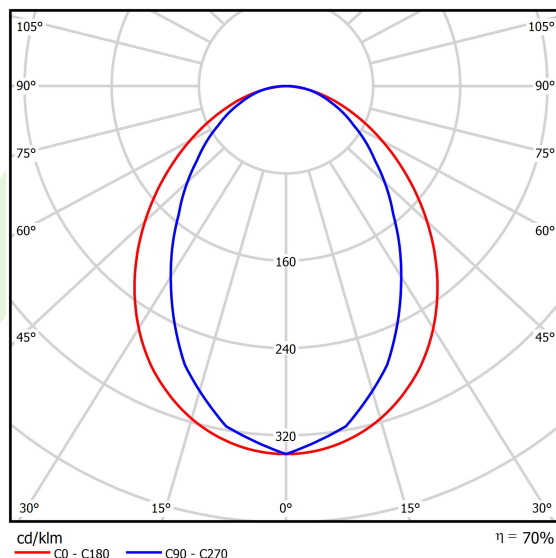

Mechanical data

Assembly	directly mounted to ceiling construction or surface mounted on slings using accessories
Material	aluminum
Color	RAL 9006 (gray, metallic, fine structure)
Diffuser	PLX (PMMA opal)
Impact resistant	IK04
Weight [kg]	1,9
Dimensions [mm]	1694 x 36 x 63

A graph of light